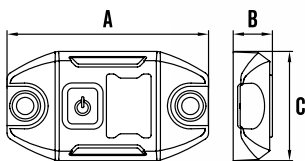

LINE DIAGRAM - IL72AWD