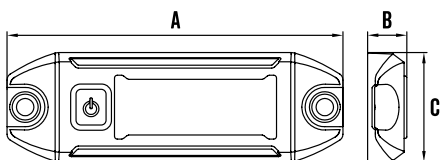

SPECIFICATIONS	IL72AWD	IL120AWD	IL180AWD
LUMENS WHITE	530lm	560lm	757lm
LUMENS AMBER	250lm	470lm	645lm
INPUT VOLTAGE	12VDC	12VDC	12VDC
NUMBER OF LEADS	Amber 3, White 3	Amber 12, White 12	Amber 27, White 27
CURRENT DRAW @ 13.8V	0.3A @ 13.8V	0.38A @ 13.8V	0.45A @ 13.8V
LENS CONSTRUCTION	Polycarbonate	Polycarbonate	Polycarbonate
HOUSING CONSTRUCTION	Cast Aluminium	Cast Aluminium	Cast Aluminium
COLOUR TEMP WHITE	4500K	4500K	4500K
COLOUR TEMP AMBER	1600K	1600K	1600K
DIMENSIONS AXBXC	72 x 14 x 39mm	120 x 14 x 39mm	180 x 14 x 39mm
WIRING	380mm Lead	380mm Lead	380mm Lead

OPERATING INSTRUCTIONS

- On/Off - Press Switch Momentarily to Cycle Through White/Amber/Off
- Dimming - Press & Hold Switch to Adjust Brightness

LINE DIAGRAM - IL72AWD

LINE DIAGRAM - IL120AWD

LINE DIAGRAM - IL180AWD