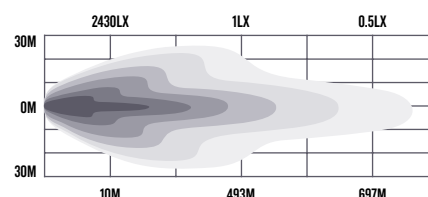

OVER/UNDER
VOLTAGE
PROTECTION

REVERSE
POLARITY
PROTECTION

DEUTSCH
CONNECTOR

OSRAM
LEDS

EMI
EMC
RADIO
INTERFERENCE
APPROVED

7YR
WARRANTY

Roadvision's S9LK Stealth Series Driving Lights feature a warmer light colour and wider beam pattern. Perfect for larger 4wd's and trucks, the S9LK Stealth Series deliver better visibility in wet & dusty conditions, while dramatically reducing road sign flare. Featuring black mounting hardware, an innovative HALO DRL, and stylish bezel-less design, they deliver a sleek modern appearance. With 34 x 3W Osram LEDs, the S9LK Stealth Series punches out an impressive 9594lm per light and 493m of beam penetration @ 1 lux using Roadvision's Thermal Management Technology. Built to withstand the harshest conditions, the S9LK Stealth Series feature a tough yet lightweight aluminium housing and polycarbonate lens for superior performance and durability.

PART NUMBERS

RDL6900LK
9" LED Driving Light 10-30V Round 160W Combination Beam

SPECIFICATIONS

RDL6900LK

BEAM PATTERN	Combination
MAXIMUM LUMENS PER LIGHT (PAIR)	9,594lm (19,188lm)
MAXIMUM LUX @ 10M PER LIGHT (PAIR)	2,430lx (4,860lx)
MAXIMUM BEAM DISTANCE @ 1LX PER LIGHT (PAIR)	493m (697m)
MAXIMUM BEAM DISTANCE @ 0.5LX PER LIGHT (PAIR)	697m (986m)
INPUT VOLTAGE	10-30VDC
MAXIMUM WATTS	160W
NUMBER OF LEDS	34 x 3W Osram
CURRENT DRAW @ 13.8V	11.64 Amps
LENS CONSTRUCTION	Polycarbonate
HOUSING CONSTRUCTION	Die-Cast Aluminium
WIRING	2 Pin Deutsch Plug
DIMENSIONS AXBXC	238 x 87 x 249mm

LINE DIAGRAM