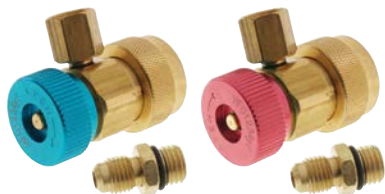

TOOLS AND EQUIPMENT

A18-4516

Access Port Coupler
Snap on Type
R134a

High and Low Pair

A18-4509

Access Port Coupler
High Side
R134a

Extra Reach for difficult to access ports
Includes Adapter from 1/4 Flare R12 Hose

A18-4511

Coupler Set to suit R1234yf

Converts Hose Sets
from R134a to suit R1234yf

A18-4562

Digital Gauge
High Side

A18-4561

Digital Gauge
Low Side

A18-4519E