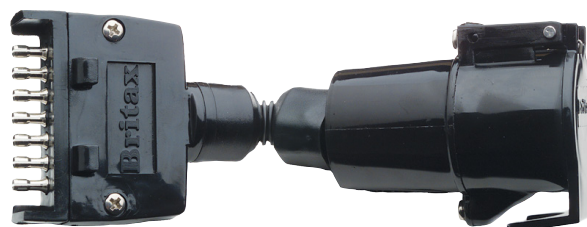

TRAILER PLUG ADAPTORS

SINGLE PACK

BJ8 7 PIN LARGE ROUND PLUG TO 7 PIN FLAT SOCKET

- Material: Thermoplastic
- Application: Car: 7 Pin large round socket
Trailer: 7 Pin flat plug
- Reference: E59-3049

BJ9 7 PIN FLAT PLUG TO 7 PIN LARGE ROUND SOCKET

- Material: Thermoplastic
- Application: Car: 7 Pin flat socket
Trailer: 7 Pin large round plug
- Reference: E59-3048

BJ10 7 PIN SMALL ROUND SOCKET TO 7 PIN FLAT PLUG

- Material: Thermoplastic
- Application: Car: 7 Pin small round socket
Trailer: 7 Pin flat plug
- Reference: E59-3043

BJ11 7 PIN FLAT SOCKET TO 7 PIN SMALL ROUND PLUG

- Material: Thermoplastic
- Application: Car: 7 Pin flat socket
Trailer: 7 Pin small round plug
- Reference: E59-3046