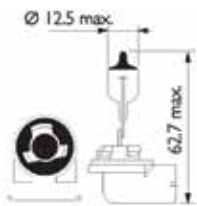

## Bi-Pin G4 Halogen

PHILIPS

G4 Halogen		Standard Replacement				
Part No.	Voltage	Wattage	Base	Qty	ECE/ADR	Description / Packaging
E74-13284B2	12V	10W	G4	2	-	Standard Blister Pack
E74-13078B2	12V	20W	G4	2	-	Standard Blister Pack

## Bi-Pin G(Y)6.35 Halogen

PHILIPS

G(Y)6.35 Halogen		Standard Replacement				
Part No.	Voltage	Wattage	Base	Qty	ECE/ADR	Description / Packaging
E74-7027	12V	50W	G6.35	1	-	Standard Box
E74-7023	12V	100W	GY6.35	1	-	Standard Box
E74-6550	15V	150W	G6.35	1	-	Standard Box
E74-6899	24V	55W	G6.35	1	-	Standard Box
E74-7158	24V	150W	G6.35	1	-	Standard Box