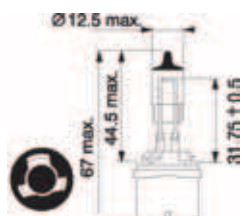

H27 Headlight Globes

PHILIPS

H27	Standard Replacement					
Part No.	Voltage	Wattage	Base	Qty	ECE/ADR	Description / Packaging
E74-12059	12V	27W	PG13	1	H27W/1	Standard Box