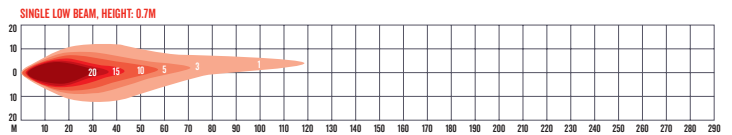

LED HEADLIGHT INSERTS

MULTI-VOLT
10-30 VDC

POLYCARB
LENS

POLYCARB
HOUSING

COLOUR
TEMP

IP PROTECTION

3 YEAR
WARRANTY

Upgrade your vision with our new 7" LED Headlight Inserts — engineered for modern performance and built to outlast your vehicle. A sleek black housing and crisp 5700K white output deliver a bold, contemporary look on the road, while solid-state LED technology provides an incredible 100,000-hour lifespan with virtually zero maintenance. Designed to replace standard 7" units, these inserts combine lightweight die-cast aluminium construction, an unbreakable polycarbonate lens, and IP69K protection for maximum durability in any environment. With multi-volt compatibility, ADR/ECE approval, and pre-wired H4 connectivity, installation is simple and reliable. Available in both High/Low Beam and dedicated High Beam versions, delivering powerful performance of 1 Lux at 252mts on high beam and 1 Lux at 100mts on low beam. Stronger. Brighter. Smarter. Built for the long haul.

PART NUMBERS

RHL07HB
7" LED Headlamp Insert High Beam

RHL07HLB
7" LED Headlamp Insert High/Low Beam

SPECIFICATIONS	RHLO7HB	RHLO7HB
FUNCTIONS	High Beam, Parking	High Beam, Low Beam & Parking
MAXIMUM LUMENS	High Beam 1800lm	High Beam 1800lm, Low Beam 1000lm
INPUT VOLTAGE	10-30VDC	10-30VDC
MAXIMUM WATTS	High Beam 21W, Park 4W	High Beam 21W, Low Beam 10.8w, Parking 4W
NUMBER OF LED'S	High Beam 4 LED'S, Park 33 LED'S	High Beam 1 LED'S, Low Beam 3 LED's, Parking 33 LED'S
CURRENT DRAW @ 13.8V	High Beam 1.6A, Park 0.3A	High Beam 1.8A, Low Beam 1.3A, Parking 0.3A
METRES @ 1 LUX	High Beam 252m	High Beam 252m, Low Beam 100m
LENS CONSTRUCTION	Polycarbonate	Polycarbonate
HOUSING CONSTRUCTION	Aluminium	Aluminium
COLOUR TEMPERATURE	5700k	5700k
IP RATING	IP67, IP69K	IP67, IP69K
DIMENSIONS - A X B	178 x 83mm	178 x 83mm
APPROVALS	ADR approved	ADR approved
WIRING	500mm sheath cable with H4 connector	500mm Sheath Cable with H4 Connector