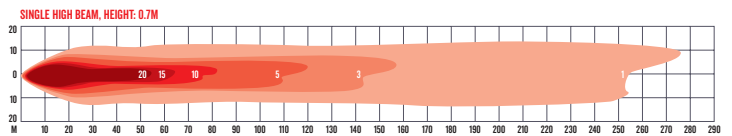

LED HEADLIGHT INSERTS

MULTI-VOLT
10-30 VDC

POLYCARB
LENS

POLYCARB
HOUSING

COLOUR
TEMP

IP PROTECTION

3 YEAR
WARRANTY

Upgrade your vision with our new 7" LED Headlight Inserts — engineered for modern performance and built to outlast your vehicle. A sleek black housing and crisp 5700K white output deliver a bold, contemporary look on the road, while solid-state LED technology provides an incredible 100,000-hour lifespan with virtually zero maintenance. Designed to replace standard 7" units, these inserts combine lightweight die-cast aluminium construction, an unbreakable polycarbonate lens, and IP69K protection for maximum durability in any environment. With multi-volt compatibility, ADR/ECE approval, and pre-wired H4 connectivity, installation is simple and reliable. Available in both High/Low Beam and dedicated High Beam versions, delivering powerful performance of 1 Lux at 252mts on high beam and 1 Lux at 100mts on low beam. Stronger. Brighter. Smarter. Built for the long haul.

PART NUMBERS

RHL07HB
7" LED Headlamp Insert High Beam

RHL07HLB
7" LED Headlamp Insert High/Low Beam

SPECIFICATIONS	RHLO7HB	RHLO7HB
FUNCTIONS	High Beam, Parking	High Beam, Low Beam & Parking
MAXIMUM LUMENS	High Beam 1800lm	High Beam 1800lm, Low Beam 1000lm
INPUT VOLTAGE	10-30VDC	10-30VDC
MAXIMUM WATTS	High Beam 21W, Park 4W	High Beam 21W, Low Beam 10.8w, Parking 4W
NUMBER OF LED'S	High Beam 4 LED'S, Park 33 LED'S	High Beam 1 LED'S, Low Beam 3 LED's, Parking 33 LED'S
CURRENT DRAW @ 13.8V	High Beam 1.6A, Park 0.3A	High Beam 1.8A, Low Beam 1.3A, Parking 0.3A
METRES @ 1 LUX	High Beam 252m	High Beam 252m, Low Beam 100m
LENS CONSTRUCTION	Polycarbonate	Polycarbonate
HOUSING CONSTRUCTION	Aluminium	Aluminium
COLOUR TEMPERATURE	5700k	5700k
IP RATING	IP67, IP69K	IP67, IP69K
DIMENSIONS - A X B	178 x 83mm	178 x 83mm
APPROVALS	ADR approved	ADR approved
WIRING	500mm sheath cable with H4 connector	500mm Sheath Cable with H4 Connector