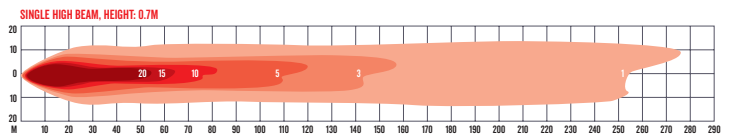

LED HEADLIGHT INSERTS

MULTI-VOLT
10-30 VDC

POLYCARB
LENS

POLYCARB
HOUSING

COLOUR
TEMP

IP PROTECTION

3 YEAR
WARRANTY

Upgrade your vision with our new 7" LED Headlight Inserts — engineered for modern performance and built to outlast your vehicle. A sleek black housing and crisp 5700K white output deliver a bold, contemporary look on the road, while solid-state LED technology provides an incredible 100,000-hour lifespan with virtually zero maintenance. Designed to replace standard 7" units, these inserts combine lightweight die-cast aluminium construction, an unbreakable polycarbonate lens, and IP69K protection for maximum durability in any environment. With multi-volt compatibility, ADR/ECE approval, and pre-wired H4 connectivity, installation is simple and reliable. Available in both High/Low Beam and dedicated High Beam versions, delivering powerful performance of 1 Lux at 252mts on high beam and 1 Lux at 100mts on low beam. Stronger. Brighter. Smarter. Built for the long haul.

PART NUMBERS

RHL07HB
7" LED Headlamp Insert High Beam

RHL07HLB
7" LED Headlamp Insert High/Low Beam

SPECIFICATIONS	RHLO7HB	RHLO7HB
FUNCTIONS	High Beam, Parking	High Beam, Low Beam & Parking
MAXIMUM LUMENS	High Beam 1800lm	High Beam 1800lm, Low Beam 1000lm
INPUT VOLTAGE	10-30VDC	10-30VDC
MAXIMUM WATTS	High Beam 21W, Park 4W	High Beam 21W, Low Beam 10.8w, Parking 4W
NUMBER OF LED'S	High Beam 4 LED'S, Park 33 LED'S	High Beam 1 LED'S, Low Beam 3 LED's, Parking 33 LED'S
CURRENT DRAW @ 13.8V	High Beam 1.6A, Park 0.3A	High Beam 1.8A, Low Beam 1.3A, Parking 0.3A
METRES @ 1 LUX	High Beam 252m	High Beam 252m, Low Beam 100m
LENS CONSTRUCTION	Polycarbonate	Polycarbonate
HOUSING CONSTRUCTION	Aluminium	Aluminium
COLOUR TEMPERATURE	5700k	5700k
IP RATING	IP67, IP69K	IP67, IP69K
DIMENSIONS - A X B	178 x 83mm	178 x 83mm
APPROVALS	ADR approved	ADR approved
WIRING	500mm sheath cable with H4 connector	500mm Sheath Cable with H4 Connector