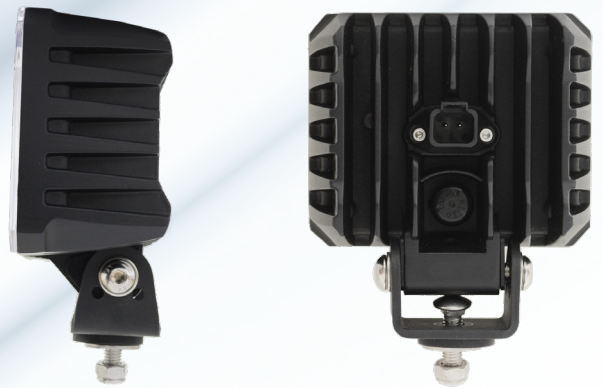

Product Release

LV9140
72W LED WORK LIGHT
70° WIDE FLOOD BEAM

Barcode: 9342828235846

72 WATT	9-36 VOLT	6400 LUMENS	IP 68/69K	CLASS 5 EMC CISPR25
-------------------	---------------------	-----------------------	---------------------	----------------------------------

Features:

- 4 x 18W LED's
- 9-36 Volt DC Input
- Wide Flood Beam: 70°
- Die Cast Aluminium Housing
- Powder Coated Finish
- Polycarbonate Lens
- Stainless Steel Mounting Bracket
- Electronic Thermal Management
- Built-In Deutsch Connector
- UV Resistant, Shock Resistant>20G
- Lumens: 6400 Raw, 5500 Effective
- 1Lux @105 metres
- Colour Temp: 6000K
- Current Draw: 5A @12V DC
- IP68 & IP69K
- Approved by ECE R10
- EMC: CISPR25 Class 5
- Measurements: 115 x 95 x 60mm