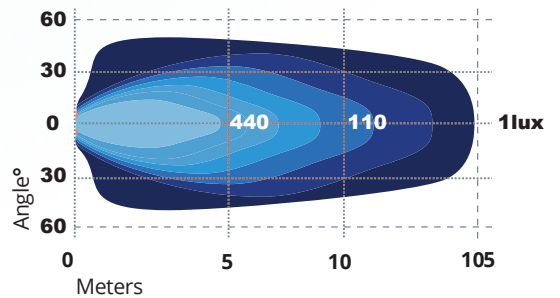

Product Release

LV9140
72W LED WORK LIGHT
70° WIDE FLOOD BEAM

Barcode: 9342828235846

72 WATT	9-36 VOLT	6400 LUMENS	IP 68/69K	CLASS 5 EMC CISPR25
-------------------	---------------------	-----------------------	---------------------	----------------------------------

Features:

- 4 x 18W LED's
- 9-36 Volt DC Input
- Wide Flood Beam: 70°
- Die Cast Aluminium Housing
- Powder Coated Finish
- Polycarbonate Lens
- Stainless Steel Mounting Bracket
- Electronic Thermal Management
- Built-In Deutsch Connector
- UV Resistant, Shock Resistant>20G
- Lumens: 6400 Raw, 5500 Effective
- 1Lux @105 metres
- Colour Temp: 6000K
- Current Draw: 5A @12V DC
- IP68 & IP69K
- Approved by ECE R10
- EMC: CISPR25 Class 5
- Measurements: 115 x 95 x 60mm

Beam Pattern:

Dimensions: