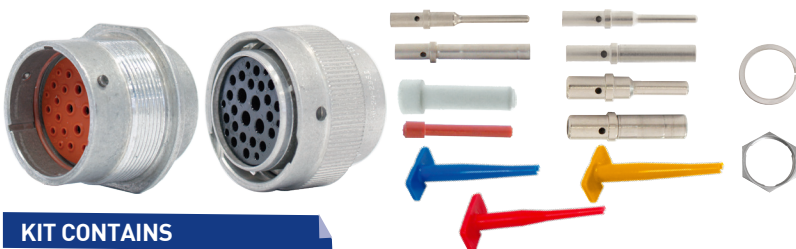

Part No.	Description	Reference	Qty
LV2132	Lock Washer Shell Size 24	112264	1
LV2133	Lock Nut Shell Size 24	112263-90	1
LV2170	Blanking Plug	114017	8
LV8009	Removal Tool	0411-310-1605	1

LV2195R

23 WAY SHELL SIZE 24 CONNECTOR KIT REVERSED

24-23
23 size 16
N, T, E

KIT CONTAINS

Part No.	Description	Reference	Qty
	23 Way Receptacle	HD34-24-23SE	1
	23 Way Plug	HD36-24-23PE	1
LV2146	Green Band Male Terminal	0460-215-16141	23
LV2148	Green Band Female Terminal	0462-209-16141	23

Part No.	Description	Reference	Qty
LV2132	Lock Washer Shell Size 24	112264	1
LV2133	Lock Nut Shell Size 24	112263-90	1
LV2170	Blanking Plug	114017	8
LV8009	Removal Tool	0411-310-1605	1

LV2196

29 WAY SHELL SIZE 24 CONNECTOR KIT

24-29
4 size 12, 19 size 16 & 6 size 20
E

KIT CONTAINS

Part No.	Description	Reference	Qty
LV2115	29 Way Receptacle	HD34-24-29PE	1
LV2116	23 Way Plug	HD36-24-29SE	1
LV2150	Male Terminal Size 20	0460-20220141	7
LV2151	Female Terminal Size 20	0462-201-20141	7
LV2152	Male Terminal Size 16	0460-202-16141	22
LV2153	Female Terminal Size 16	0462-201-16141	22
LV2144	Male Terminal Size 12	0460-204-12141	5
LV2145	Female Terminal Size 12	0462-203-12141	5