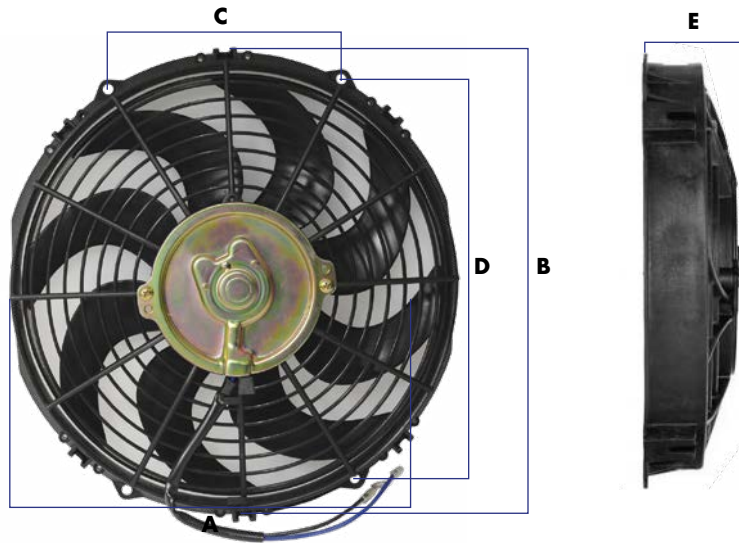

## Electric Fans Reversible Skew Blade (Pusher / Puller)

- High Performance
- Reversible (Push / Pull)
- Skew Blade
- Mount Kit Included

ALCIUS COMPLETE CLIMATE CONTROL										
Part No	Voltage	Size	Wattage	CFM	Current Draw	A	B	C	D	E
<b>A11-1013</b>	12	10"	65	650	5.3 Amp	270mm	290mm	145mm	250mm	55mm
<b>A11-1014</b>	24	10"	65	650	2.7 Amp	270mm	290mm	145mm	250mm	55mm
<b>A11-1017</b>	12	11"	62	780	5.2 Amp	294mm	312mm	155mm	270mm	55mm
<b>A11-1019</b>	24	11"	62	780	2.6 Amp	294mm	312mm	155mm	270mm	55mm
<b>A11-1020</b>	12	12"	72	880	6 Amp	304mm	328mm	155mm	340mm	63mm
<b>A11-1021</b>	24	12"	72	880	3 Amp	304mm	328mm	155mm	340mm	63mm
<b>A11-1023</b>	12	14"	132	1500	11 Amp	355mm	380mm	183mm	370mm	68mm
<b>A11-1024</b>	24	14"	132	1500	5.5 Amp	355mm	380mm	183mm	370mm	68mm
<b>A11-1025</b>	12	16"	165	2000	13.7 Amp	410mm	427mm	205mm	415mm	100mm
<b>A11-1026</b>	24	16"	165	2000	7.5 Amp	410mm	427mm	205mm	415mm	100mm