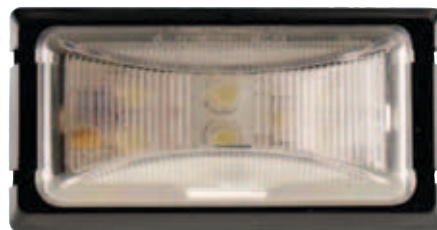

Truck & Trailer LED Marker Lamps / Cab Marker Lamps

Low Voltage LED Marker Lamps

- LED Marker Lamps
- Multivolt 12/24V
- 3 Super LED's
- Multi reflective design
- Polycarbonate Lens
- Polished stainless steel bezel
- Electronics completely sealed to resist corrosion & moisture
- 150mm Cable
- ADR Approved

LOW VOLTAGE

Part No.	Colour	Lens	Voltage
LV0277	Amber	Amber	12/24V
LV0277C	Amber	Clear	12/24V
LV0278	Red	Red	12/24V
LV0278C	Red	Clear	12/24V
LV0279	White	Clear	12/24V

Low Voltage LED Marker Lamps

- LED Marker Lamp
- Multivolt 12/24V
- 6 High Powered LED's
- Polycarbonate Lens
- Black Housing
- Dimensions: 63 x 31 x 25.5mm
- ADR Approved

LOW VOLTAGE

Part No.	Colour	Voltage
LV0912	White	12/24V

Low Voltage LED Cab Marker Lamps

- LED Cab Marker Lamp
- Multivolt 12/24V
- 8 Super LED's
- Multi reflective design
- Polycarbonate Lens
- Electronics completely sealed to resist corrosion & moisture
- 150mm Cable
- ADR Approved

LOW VOLTAGE

Part No.	Colour	Lens	Voltage
LV0288	Amber	Amber	12/24V
LV0288C	Amber	Clear	12/24V
LV0289	White	Clear	12/24V

Low Voltage LED Cab Marker Lamps

- LED Cab Marker Lamp
- Multivolt 12/24V
- 9 Super LED's
- Die-cast chrome Plated Housing with clear Polycarbonate Lens
- Electronics completely sealed to resist corrosion & moisture
- 100mm Cable
- ADR Approved