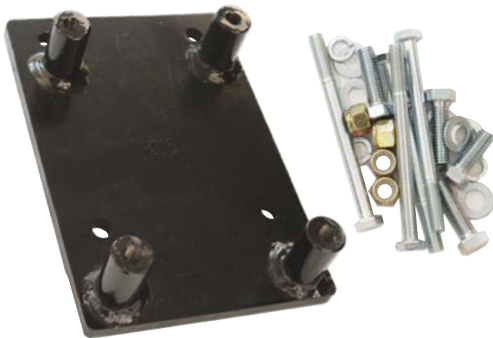

## A08-8282

Universal Ramshorns  
Heavy Duty 8mm Plate x 2

## A08-8286

York To Sanden 4069, 8083, 8161  
Western Star Caterpillar C12 Engine

## A08-8287

York To Sanden 4069, 8083, 8161  
Western Star Caterpillar C15 Engine