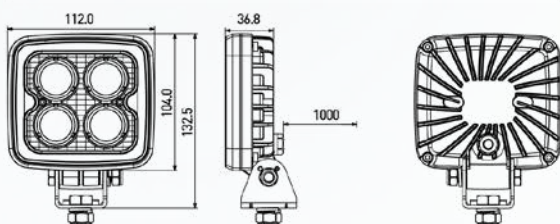

Product Release

LWV-4S12W60

12 WATT LED WORK LIGHT

ULTRA WIDE BEAM

Barcode: 9342828166720

WELDEX
CORPORATION

Features

- Die-cast for superior heat dissipation
- Adjustable trunnion mounting bracket
- Fins maximize heat dissipation
- Low power consumption
- TIR lens (Polycarbonate)
- Off-road racing, ATV/UTV, truck, mining agricultural, heavy-duty equipment, boat, construction, etc.
- ECE R10, R23 certificated

Specification

Wattage	Current draw(@12V)	Input voltage
12 W	1.0 A	DC 9~36 V
Luminous flux	Vibration rating	Operating temperature
1000 lm	15 G	-40°C ~ +80°C
IP rating	Lifespan	Housing color
IP69K	50,000 hrs	Black
Weight	Dimension	
610 g	112.0(W) x 132.5(H) x 36.8(D)mm	

Dimensions

[Unit: mm]

Cable Reference

1 Metre Cable