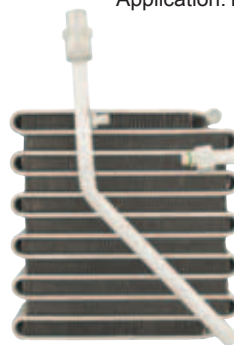

### A13-1322

Application: Navara (-89)

LENGTH	HEIGHT	WIDTH	INLET	OUTLET	TX VALVE
227	233	100	#8 FOR	#10 MIOR	A22-8552

### A13-1620

Application: Patrol Y60 (8/97-)

LENGTH	HEIGHT	WIDTH	INLET	OUTLET	TX VALVE
235	230	100	#8 FOR	#10 MIOR	

### A13-1556

Application: Patrol Y61 GU (97-01),  
Patrol TY61 GU (97-01)

LENGTH	HEIGHT	WIDTH	INLET	OUTLET	TX VALVE
265	230	70	Pad	Pad	A22-8603

### A13-1319

Application: Pulsar N13 (87-91)

LENGTH	HEIGHT	WIDTH	INLET	OUTLET	TX VALVE
227	233	100	Pad	Pad	