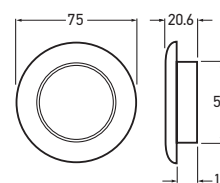

ROUND LED COURTESY LAMPS

White, 12V DC	98050001
White, 24V DC	98050101
White, Hi-Intensity, 12V DC	98050051
White, Hi-Intensity, 24V DC	98050151
Warm White, 12V DC	98050021
Warm White, 24V DC	98050121
Warm White, Hi-Intensity, 12V DC	98050071
Warm White, Hi-Intensity, 24V DC	98050171
Deep Red, 12V DC	98050741
Deep Red, 24V DC	98050841
Red, 12V DC	98050721
Red, 24V DC	98050821
Yellow, 12V DC	98050701
Yellow, 24V DC	98050801
Orange, 12V DC	98050761
Orange, 24V DC	98050861
Green, 12V DC	98050201
Green, 24V DC	98050301
Cyan, 12V DC	98050241
Cyan, 24V DC	98050341
Blue, 12V DC	98050221
Blue, 24V DC	98050321

Black cover White cover

Round LED Courtesy / Interior Lamps featuring new slimline design (reduced mounting depth) and advanced lens optics for optimum light distribution. High-intensity variants are three times brighter than standard equivalents. Shockproof, UV-resistant and fully sealed against dust and moisture. Ideal for steps, interior or exterior courtesy lighting as well as storage areas. Optic appears clear until illuminated. Supplied with both black and white rims.

<b>Voltage</b>	12V DC 24V DC
<b>Current draw</b>	50mA
<b>Wattage</b>	0.5W
<b>Mounting</b>	Flush Mount (50mm dia. opening). Reduced mounting depth (16mm) for installation into narrow panels.
<b>Cable Length</b>	12 centimetres
<b>Protection</b>	Fully sealed against dust and moisture to IP6K6 and IP6K7.