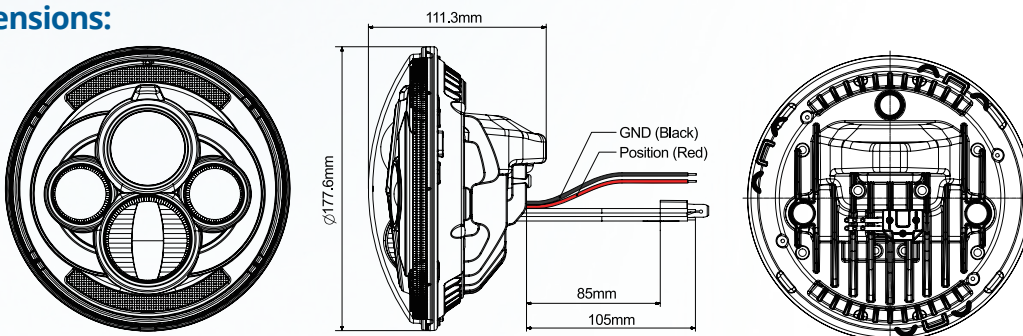

**Product Release**

**7" LED HEADLIGHTS  
HIGH BEAM ONLY**

**WELDEX**  
CORPORATION

**WITH  
POSITION  
LIGHT**

**Features:**

- 7" projector type lamp
- High beam function
- Front position
- Low profile design
- Plug & play installation
- Reverse polarity capability
- Chrome bezel insert
- ECE R112 RHD
- ECE R7.02
- IP69K

**Specification**

Input voltage		Operating temperature	
DC 9~36 V		-40°C ~ +80°C	
Wattage	Lumens	Current draw(12v)	
HIGH BEAM (53W) FRT POSITION (1.3W)	HIGH BEAM (1860lm)	HIGH BEAM (4.4A) FRT POSITION (0.11A)	
Lifespan	IP rating	Dimensions	
50,000hrs	IP69K	ø177.6(W)*111.3(D)mm	

**PRODUCT INFORMATION**

Part No.	Description	Barcode
LVW-7R7HO2-P-CR	High Beam (Chrome)	9342828233668

**Dimensions:**

< Reverse polarity capability >