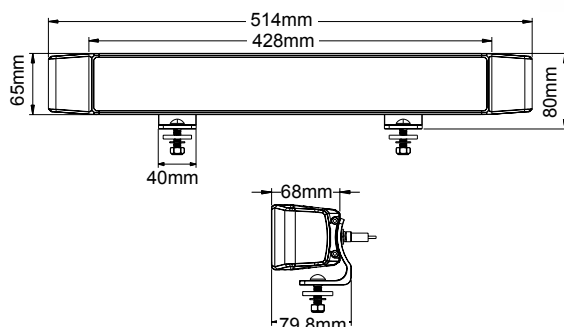

ZETA20D

20" 72W LED LIGHT BAR DOUBLE ROW

- 40 x 1.5 Osram® LEDs
- Combination beam pattern
- Colour temperature: 6000K
- 1 Lux: 359 metres
- Polycarbonate lens
- Die-cast aluminium housing
- Sealed DT connector
- Lumens: 6837 raw, 4558 effective
- Current draw: 2.8/6.0A
- Measurements: 565 x 85 x 57.5mm (inc. bracket)
- * Optional wiring loom available ZETA01 see page 186

ZETA

DIMENSIONS:

BEAM PATTERN:

LV9123A

20" 150W DOUBLE ROW LED LIGHT BAR WITH FLASHING AMBER WARNING LIGHTS

- 150W, 12 x 5W spot, 18 x 5W flood white, LP LEDs (Driving Light)
- 24W, 8 x 3W amber LP LEDs (Warning Light) **Class 1 SAE/J595**
- Free form reflector design
- One piece polycarbonate lens
- Extruded aluminium housing
- Powder coated finish
- Sealed DT connector
- Electronic thermal management
- Approved by ECE R10/R112 (ref. 30)
- Colour temp: 6000°K
- Lumens: 14000 raw, 11500 effective
- 1 Lux @ 460 metres
- Current draw: 10.2A @ 12V DC (Driving Light)
2.1A @ 12V DC (Warning Light)

TITAN
SERIES

Flashing amber warning lights on each end **Class 1 SAE/J595**

Double row LED combination light bar

ALL NEW

DIMENSIONS:

BEAM PATTERN: