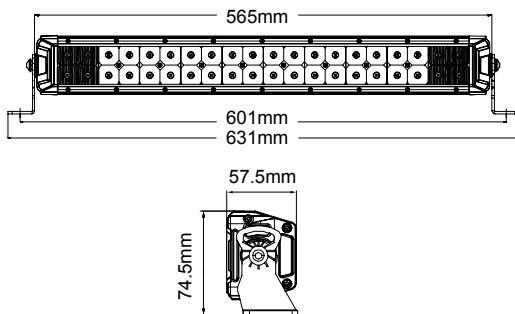

ZETA20D

20" 72W LED LIGHT BAR DOUBLE ROW

- 40 x 1.5 Osram® LEDs
- Combination beam pattern
- Colour temperature: 6000K
- 1 Lux: 359 metres
- Polycarbonate lens
- Die-cast aluminium housing
- Sealed DT connector
- Lumens: 6837 raw, 4558 effective
- Current draw: 2.8/6.0A
- Measurements: 565 x 85 x 57.5mm (inc. bracket)
- * Optional wiring loom available ZETA01 see page 186

ZETA

DIMENSIONS:

BEAM PATTERN:

LV9123A

20" 150W DOUBLE ROW LED LIGHT BAR WITH FLASHING AMBER WARNING LIGHTS

- 150W, 12 x 5W spot, 18 x 5W flood white, LP LEDs (Driving Light)
- 24W, 8 x 3W amber LP LEDs (Warning Light) **Class 1 SAE/J595**
- Free form reflector design
- One piece polycarbonate lens
- Extruded aluminium housing
- Powder coated finish
- Sealed DT connector
- Electronic thermal management
- Approved by ECE R10/R112 (ref. 30)
- Colour temp: 6000°K
- Lumens: 14000 raw, 11500 effective
- 1 Lux @ 460 metres
- Current draw: 10.2A @ 12V DC (Driving Light)
2.1A @ 12V DC (Warning Light)

TITAN
SERIES

Flashing amber warning lights on each end **Class 1 SAE/J595**

Double row LED combination light bar

ALL NEW

DIMENSIONS:

BEAM PATTERN: