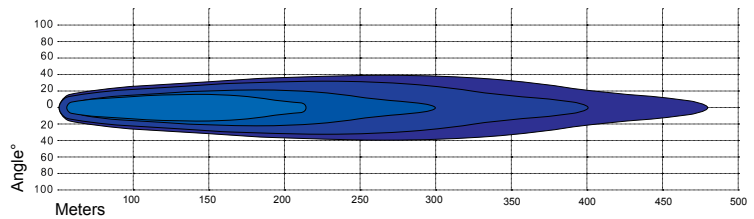

ZETA20D

20" 72W LED LIGHT BAR DOUBLE ROW

- 40 x 1.5 Osram® LEDs
- Combination beam pattern
- Colour temperature: 6000K
- 1 Lux: 359 metres
- Polycarbonate lens
- Die-cast aluminium housing
- Sealed DT connector
- Lumens: 6837 raw, 4558 effective
- Current draw: 2.8/6.0A
- Measurements: 565 x 85 x 57.5mm (inc. bracket)
- * Optional wiring loom available ZETA01 see page 186

ZETA

DIMENSIONS:

BEAM PATTERN:

LV9123A

20" 150W DOUBLE ROW LED LIGHT BAR WITH FLASHING AMBER WARNING LIGHTS

- 150W, 12 x 5W spot, 18 x 5W flood white, LP LEDs (Driving Light)
- 24W, 8 x 3W amber LP LEDs (Warning Light) **Class 1 SAE/J595**
- Free form reflector design
- One piece polycarbonate lens
- Extruded aluminium housing
- Powder coated finish
- Sealed DT connector
- Electronic thermal management
- Approved by ECE R10/R112 (ref. 30)
- Colour temp: 6000°K
- Lumens: 14000 raw, 11500 effective
- 1 Lux @ 460 metres
- Current draw: 10.2A @ 12V DC (Driving Light)
2.1A @ 12V DC (Warning Light)

TITAN
SERIES

Flashing amber warning lights on each end **Class 1 SAE/J595**

Double row LED combination light bar

ALL NEW

DIMENSIONS:

BEAM PATTERN: