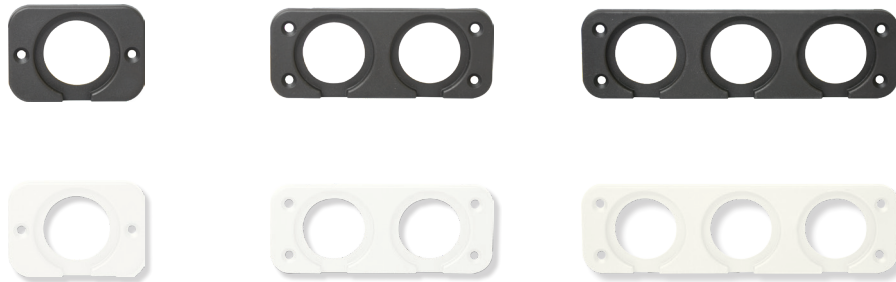

### PANEL MOUNT HOUSINGS

- Material: Thermoplastic, Nylon 66
- Single Blister Pack

#### PRODUCT INFORMATION

Part No.	Description	Colour	Qty
LV1751	Single Panel Mount Housing	Black	1
LV1751W	Single Panel Mount Housing	White	1
LV1752	Dual Panel Mount Housing	Black	1
LV1752W	Dual Panel Mount Housing	White	1
LV1753	Triple Panel Mount Housing	Black	1
LV1753W	Triple Panel Mount Housing	White	1

### SURFACE MOUNT HOUSINGS

- Material: Thermoplastic, Nylon 66
- Single Blister Pack

#### PRODUCT INFORMATION

Part No.	Description	Colour	Qty
LV1786	Single Surface Mount Housing	Black	1
LV1786W	Single Surface Mount Housing	White	1
LV1787	Dual Surface Mount Housing	Black	1
LV1787W	Dual Surface Mount Housing	White	1
LV1788	Triple Surface Mount Housing	Black	1
LV1788W	Triple Surface Mount Housing	White	1