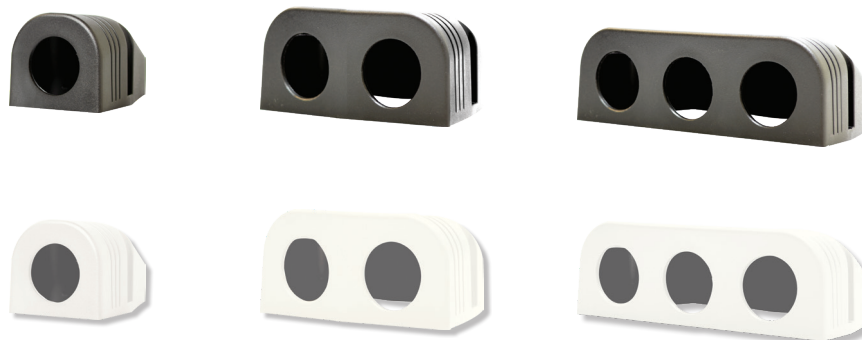

### PANEL MOUNT HOUSINGS

- Material: Thermoplastic, Nylon 66
- Single Blister Pack

#### PRODUCT INFORMATION

Part No.	Description	Colour	Qty
LV1751	Single Panel Mount Housing	Black	1
LV1751W	Single Panel Mount Housing	White	1
LV1752	Dual Panel Mount Housing	Black	1
LV1752W	Dual Panel Mount Housing	White	1
LV1753	Triple Panel Mount Housing	Black	1
LV1753W	Triple Panel Mount Housing	White	1

### SURFACE MOUNT HOUSINGS

- Material: Thermoplastic, Nylon 66
- Single Blister Pack