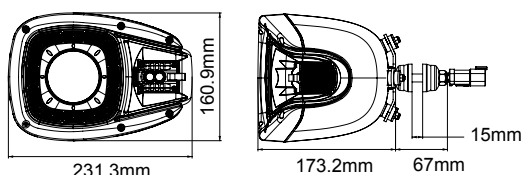

LVW-1R90H2

90MM LED LOW & HIGH BEAM

- LED projection & reflector type
- Low beam (25W) & high beam (12V)
- Operating temperature: -40°C to +80°C

DIMENSIONS:

LVW-2S11RCBM-L

4 FUNCTION COMPLETE HEADLAMP

- LED projector type lamp
- Back mount left
- ECE R112.00 head lamp compliant
- ECE R7.02 position lamp compliant
- ECE R91.00 side marker compliant
- ECE R6.01 directional lamp compliant
- Operating temperature: -40°C to +80°C
- Single pack

DIMENSIONS:

PRODUCT INFORMATION

LVW-2S11RCBM-R Back mount right, pair

LVW-2S11RCSM-L Stand mount left, pair

LVW-2S11RCSM-R Stand mount right, pair

LVW-4S46H

4" x 6" LED HIGH BEAM LAMP

- Lifespan: 50,000hrs
- Operating temperature: -40°C to +80°C

DIMENSIONS:

PRODUCT INFORMATION

LVW-4S46L Low beam (25W)