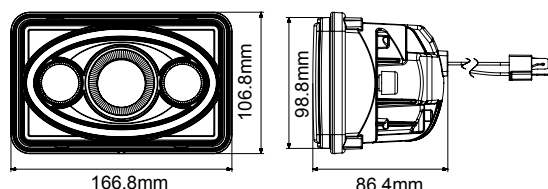

LVW-1R90H2

90MM LED LOW & HIGH BEAM

- LED projection & reflector type
- Low beam (25W) & high beam (12V)
- Operating temperature: -40°C to +80°C

DIMENSIONS:

LVW-2S11RCBM-L

4 FUNCTION COMPLETE HEADLAMP

- LED projector type lamp
- Back mount left
- ECE R112.00 head lamp compliant
- ECE R7.02 position lamp compliant
- ECE R91.00 side marker compliant
- ECE R6.01 directional lamp compliant
- Operating temperature: -40°C to +80°C
- Single pack

DIMENSIONS:

PRODUCT INFORMATION

LVW-2S11RCBM-R Back mount right, pair

LVW-2S11RCSM-L Stand mount left, pair

LVW-2S11RCSM-R Stand mount right, pair

LVW-4S46H

4" x 6" LED HIGH BEAM LAMP

- Lifespan: 50,000hrs
- Operating temperature: -40°C to +80°C

DIMENSIONS:

PRODUCT INFORMATION

LVW-4S46L Low beam (25W)