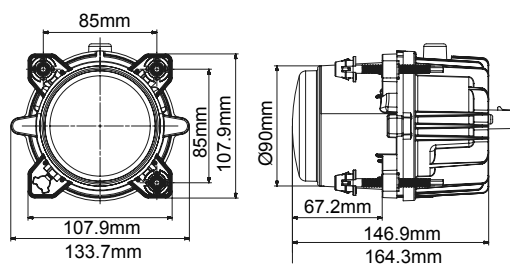

LVW-1R90H2

90MM LED LOW & HIGH BEAM

- LED projection & reflector type
- Low beam (25W) & high beam (12V)
- Operating temperature: -40°C to +80°C

DIMENSIONS:

LVW-2S11RCBM-L

4 FUNCTION COMPLETE HEADLAMP

- LED projector type lamp
- Back mount left
- ECE R112.00 head lamp compliant
- ECE R7.02 position lamp compliant
- ECE R91.00 side marker compliant
- ECE R6.01 directional lamp compliant
- Operating temperature: -40°C to +80°C
- Single pack

DIMENSIONS:

PRODUCT INFORMATION

LVW-2S11RCBM-R Back mount right, pair

LVW-2S11RCSM-L Stand mount left, pair

LVW-2S11RCSM-R Stand mount right, pair

LVW-4S46H

4" x 6" LED HIGH BEAM LAMP

- Lifespan: 50,000hrs
- Operating temperature: -40°C to +80°C

DIMENSIONS:

PRODUCT INFORMATION

LVW-4S46L Low beam (25W)