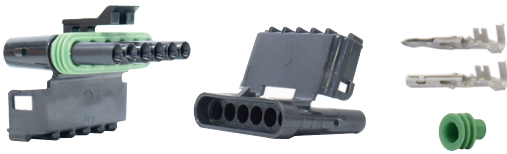

## WEATHER PACK CONNECTOR KITS

**Delphi**  
Technologies

- Material: Nylon PA66
- Silicone rubber seal
- Brass tin plated contacts
- Cavity locking mechanism
- Operating temperature: -40°C to 125°C
- Current rating: 20A

#### KIT CONTAINS

Part No.	Description	Reference	Qty
LV2335	Socket Housing	12015799	1
LV2337	Plug Housing	12010975	1
LV2352	Male Terminal	12124582	6
LV2350	Female Terminal	12124580	6
LV2341	Green Wire Seal	15324982	12

### PLUG & SOCKET HOUSINGS

- Material: Nylon PA66
- Silicone rubber seal
- Brass tin plated contacts
- Cavity locking mechanism
- Operating temperature: -40°C to 125°C
- Current rating: 20A