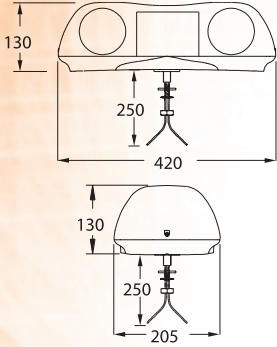

420-00-12V

FLANGE BASE 420 AMBER

420 Aerolite Series | MiniBars

- 420mm long minibar
- Single or multiple bolt mounting
- 12V (also available in 24V)
- 9.2A@12V
- 6.0A@24V
- Flash rate nominal 160

Features:

- Aerodynamically designed polycarbonate lens and body
- Twin rotator with flat mirror
- Wide variety of colour options
- Bulbs fitted
- When ordering specify 12V or 24V application

Dimensions:

H 133mm x D 205mm x W 420mm

Dimensions:

H 133mm x D 205mm x W 420mm

Alternate Part Numbers:

- LB420A-24V 24V Version

Lens Colours:

Request availability of colours