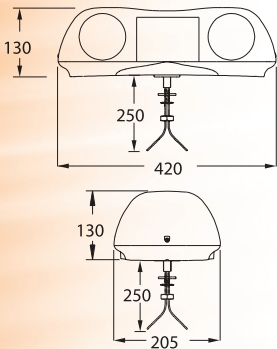

- Aerodynamically designed polycarbonate lens and body
- Twin rotator with flat mirror
- Wide variety of colour options
- Bulbs fitted
- When ordering specify 12V or 24V application

Dimensions:

H 133mm x D 205mm x W 420mm

Alternate Part Numbers:

- 420-00-24V 24V Version
- Green Version. 420-05-12V
- Red Version. 420-02-12V

Spare Part Numbers:

- 50310/1 H1 12V 55W Bulb
- 50320/1 H1 24V 70W Bulb
- 10510-00 Amber Lens
- 15214-00HD Drive Belt HD
- 27031 Bulb Retaining Clip
- 13246-00 12V Rotator
- 13246-01 24V Rotator
- 10510-01 Din Blue Lens
- 10510-02 Red Lens
- 10510-03 Cal Blue Lens
- 10510-05 Green Lens
- 10510-06 Magenta Lens

Lens Colours:

Request availability of colours

LB420A-12V

FLANGE BASE 420 AMBER GEAR DRIVE

420 Aerolite Series | MiniBars

- 420mm long minibar
- Gear drive is noisier than belt drive
- 12V (also available in 24V)
- 9.2A@12V
- 6A @24V
- Flash rate nominal 160

Dimensions:

H 133mm x D 205mm x W 420mm

Alternate Part Numbers:

- LB420A-24V 24V Version

Lens Colours:

Request availability of colours