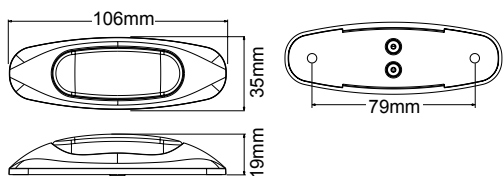

LV0356

RED MARKER LAMP

- Red lens, red LEDs
- Polycarbonate lens
- Chrome housing
- 150mm cable

DIMENSIONS:

PART NO	CRN	ADR	FUNCTION
LV0356	41269	49/00	Red marker
LV0357	41267	49/00	White marker

PRODUCT INFORMATION

PRODUCT INFORMATION

LV0280C Clear lens, amber LEDs

LV0281 Red lens, red LEDs

LV0281C Clear lens, red LEDs

LV0282 Clear lens, white LEDs

LV0283 Clear lens, red/ amber LEDs - 2 LEDs

DIMENSIONS:

LV0284