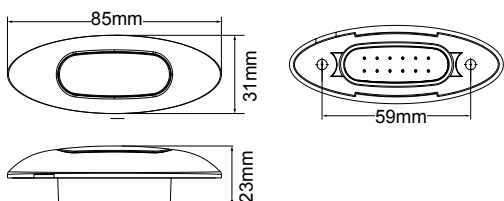

LV0356

RED MARKER LAMP

- Red lens, red LEDs
- Polycarbonate lens
- Chrome housing
- 150mm cable

DIMENSIONS:

PART NO	CRN	ADR	FUNCTION
LV0356	41269	49/00	Red marker
LV0357	41267	49/00	White marker

PRODUCT INFORMATION

LV0357 Clear lens, white LEDs

LV0280

LED AMBER MARKER LAMP

- Amber lens, amber LEDs
- Polycarbonate lens
- Chrome housing
- 150mm cable

PART NO	CRN	ADR	FUNCTION
LV0280	46242	49/00	Amber marker
LV0280C	46244	49/00	Amber marker
LV0281	46246	49/00	Red marker
LV0281C	46245	49/00	Red marker
LV0282	46243	49/00	White marker
LV0283	47076	45/00	Red/amber marker

PRODUCT INFORMATION

LV0280C Clear lens, amber LEDs

LV0281 Red lens, red LEDs

LV0281C Clear lens, red LEDs

LV0282 Clear lens, white LEDs

LV0283 Clear lens, red/ amber LEDs - 2 LEDs

DIMENSIONS:

LV0284

PRODUCT INFORMATION

LV0284C Clear lens, amber LEDs

LV0285 Red lens, red LEDs

LV0285C Clear lens, red LEDs

LV0286 Clear lens, white LEDs

LV0287 Clear lens, red/ amber LEDs

DIMENSIONS: