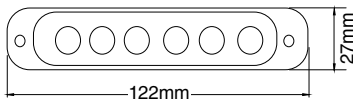

### 18W AMBER LED SURFACE MOUNT STROBES

- 19 flash patterns including steady on
- Polycarbonate lens w/ die-cast bracket
- Includes mounting screws
- Current draw: 0.6A @ 12V DC

ULTRA SLIM

DIMENSIONS:

PRODUCT INFORMATION