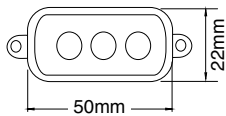

### 6W AMBER LED SURFACE MOUNT STROBES

- 13 flash patterns including steady on
- Clear lens, amber LEDs
- Polycarbonate lens w/ die-cast bracket
- 3m adhesive tape for surface mounting
- Includes mounting screws
- Current draw: 0.2A @ 12V DC
- Bracket Dimensions: 64 x 33 x 13mm

ULTRA SLIM

DIMENSIONS:

PRODUCT INFORMATION

- LV9540B** Clear lens, blue LEDs
- LV9540R** Clear lens, red LEDs