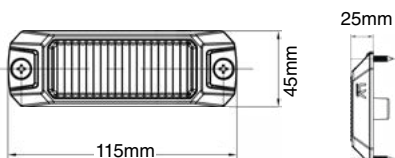

DIMENSIONS:

PRODUCT INFORMATION

- **LV0693** Clear lens, white LEDs