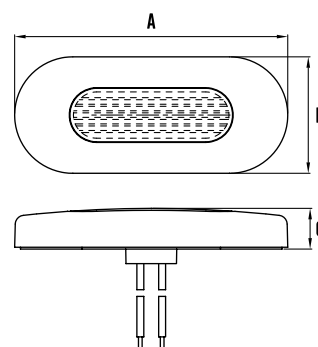

LINE DIAGRAM