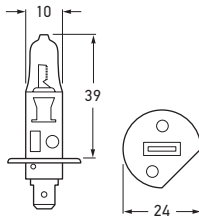

H1 HALOGEN GLOBES

**NEW**

<i>Plus90</i>	Voltage	Wattage	Base	ADR 51/00	UV Cut	Pack Qty				
CU1255BL	12V	55W	P14.5s	H1	•	Single				
CU1255BL2	12V	55W	P14.5s	H1	•	Twin				
<i>Plus50</i>	Voltage	Wattage	Base	ADR 51/00	UV Cut	Pack Qty				
CX1255BL	12V	55W	P14.5s	H1	•	Single				
CX1255BL2	12V	55W	P14.5s	H1	•	Twin				
<i>Plus30</i>	Voltage	Wattage	Base	ADR 51/00	UV Cut	Pack Qty				
CP1255BL	12V	55W	P14.5s	H1	•	Single				
CP1255BL2	12V	55W	P14.5s	H1	•	Twin				
<i>CoolBlue</i>	Voltage	Wattage	Base	ADR 51/00	UV Cut	Pack Qty				
CB1255BL	12V	55W	P14.5s	H1	•	Single				
CB1255BL2	12V	55W	P14.5s	H1	•	Twin				
<i>Plus100 LongLife</i>	Voltage	Wattage	Base	ADR 51/00	UV Cut	*Rated Life T _C (Hrs)				
C2470LTS	24V	70W	P14.5s	H1	•	<table border="1"> <tr> <td>LONG LIFE</td> <td>STANDARD</td> </tr> <tr> <td>1200</td> <td>650</td> </tr> </table>	LONG LIFE	STANDARD	1200	650
LONG LIFE	STANDARD									
1200	650									
<i>LongLife</i>	Voltage	Wattage	Base	ADR 51/00	UV Cut	*Rated Life T _C (Hrs)				
C1255LL	12V	55W	P14.5s	H1	•	<table border="1"> <tr> <td>LONG LIFE</td> <td>STANDARD</td> </tr> <tr> <td>1250</td> <td>400</td> </tr> </table>	LONG LIFE	STANDARD	1250	400
LONG LIFE	STANDARD									
1250	400									
<i>Halogen</i>	Voltage	Wattage	Base	ADR 51/00	UV Cut					
C12100	12V	100W	P14.5s	-	•					
C12100BL	12V	100W	P14.5s	-	•					
C24100	24V	100W	P14.5s	-	•					
C24100BL	24V	100W	P14.5s	-	•					
C1255	12V	55W	P14.5s	H1	•					
C1255BL	12V	55W	P14.5s	H1	•					
C2455	24V	55W	P14.5s	-	•					
C2470	24V	70W	P14.5s	H1	•					
C2470BL	24V	70W	P14.5s	H1	•					