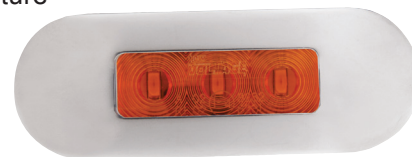

Part No.	Colour	Lens	Voltage
LV0350	Amber	Clear	12/24V
LV0352	Red	Clear	12/24V
LV0351	Amber   Red	Clear	12/24V
LV0353	White	Clear	12/24V

## LED Autolamps 42 Series LED Marker Lamps

- LED Marker Lamp
- 12/24V
- Dimensions: 74 x 38 x 35mm
- ADR Approved

Part No.	Colour	Lens	Voltage
E72-42AM	Amber	Clear	12/24V
E72-42RM	Red	Clear	12/24V
E75-42ARM	Amber   Red	Clear	12/24V
E75-42WM	White	Clear	12/24V

## Low Voltage LED Marker Lamps

- Low Profile LED Marker Lamp
- Multivolt 12/24V
- Polished stainless steel bezel
- Polycarbonate Lens
- Electronics completely sealed to resist corrosion & moisture
- 150mm Cable
- ADR Approved