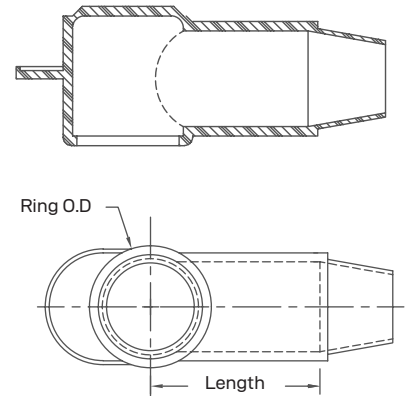

TERMINAL INSULATORS

- Meets & exceeds industry standards
- Designed to protect ring, lug & battery terminals
- Prevents accidental short circuiting at the terminals or studs
- PVC material
- Temperature rating 105°C
- Pack of 5

PACK OF 5

PRODUCT INFORMATION

Part No.	Ring O.D	Description	Length	Cable Size	Colour
LV2461	12mm	Insulator	25mm	8B&S - 2B&S	Black
LV2461R	12mm	Insulator	25mm	8B&S - 2B&S	Red
LV2463	14mm	Insulator	25mm	8B&S - 2B&S	Black
LV2463R	14mm	Insulator	25mm	8B&S - 2B&S	Red
LV2463E	14mm	Insulator - extended	32mm	8B&S - 2B&S	Black
LV2463ER	14mm	Insulator - extended	32mm	8B&S - 2B&S	Red
LV2465	16mm	Insulator	25mm	8B&S - 2B&S	Black
LV2465R	16mm	Insulator	25mm	8B&S - 2B&S	Red
LV2465E	16mm	Insulator - extended	32mm	8B&S - 2B&S	Black
LV2465ER	16mm	Insulator - extended	32mm	8B&S - 2B&S	Red
LV2466	18mm	Insulator	25mm	8B&S - 2B&S	Black
LV2466R	18mm	Insulator	25mm	8B&S - 2B&S	Red
LV2466E	18mm	Insulator - extended	32mm	8B&S - 2B&S	Black
LV2466ER	18mm	Insulator - extended	32mm	8B&S - 2B&S	Red
LV2467	20mm	Insulator	33mm	2B&S -00B&S	Black
LV2467R	20mm	Insulator	33mm	2B&S -00B&S	Red
LV2467E	20mm	Insulator - extended	44mm	2B&S -00B&S	Black
LV2467ER	20mm	Insulator - extended	44mm	2B&S -00B&S	Red
LV2468	22mm	Insulator	33mm	2B&S -00B&S	Black
LV2468R	22mm	Insulator	33mm	2B&S -00B&S	Red
LV2468E	22mm	Insulator - extended	44mm	2B&S -00B&S	Black
LV2468ER	22mm	Insulator - extended	44mm	2B&S -00B&S	Red
LV2469	24mm	Insulator	41mm	2B&S -00B&S	Black
LV2469R	24mm	Insulator	41mm	2B&S -00B&S	Red