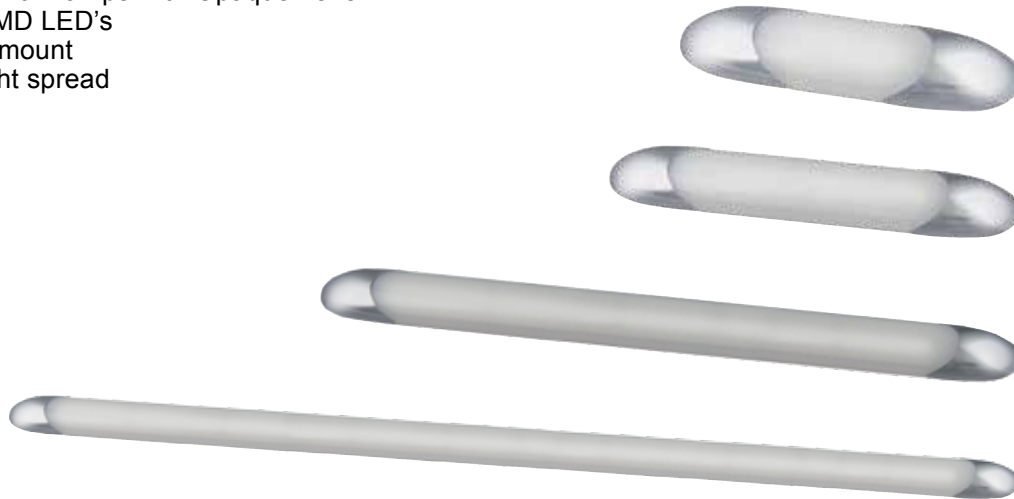

Interior Lighting

LED Autolamps LED Interior Lamps

- LED Interior Lamps
- White SMD LED's
- Surface mount
- 120° Light spread

Part No.	No. of LED's	Current Draw	Voltage	Dimensions
E72-1016	16	0.11 Amps	12V	100 x 25 x 10mm
E72-1016/24	16	0.05 Amps	24V	100 x 25 x 10mm
E72-1031	31	0.17 Amps	12V	150 x 25 x 10mm
E72-1031/24	31	0.07 Amps	24V	150 x 25 x 10mm
E72-1061	61	0.31 Amps	12V	300 x 25 x 10mm
E72-1061/24	61	0.17 Amps	24V	300 x 25 x 10mm
E72-10121	121	0.58 Amps	12V	600 x 25 x 10mm
E72-10121/24	121	0.31 Amps	24V	600 x 25 x 10mm

LED Autolamps LED Interior Lamps

- LED Interior Lamps with Opaque Lens
- White SMD LED's
- Surface mount
- 120° Light spread

Part No.	No. of LED's	Current Draw	Voltage	Dimensions
E72-1016/OPAQUE	16	0.11 Amps	12V	100 x 25 x 10mm
E72-1016/24OPAQUE	16	0.05 Amps	24V	100 x 25 x 10mm
E72-1031/OPAQUE	31	0.17 Amps	12V	150 x 25 x 10mm
E72-1031/24OPAGUE	31	0.07 Amps	24V	150 x 25 x 10mm
E72-1061/OPAQUE	61	0.31 Amps	12V	300 x 25 x 10mm
E72-1061/24OPAQUE	61	0.17 Amps	24V	300 x 25 x 10mm
E72-10121/OPAQUE	121	0.58 Amps	12V	600 x 25 x 10mm
E72-10121/24OPAQUE	121	0.31 Amps	24V	600 x 25 x 10mm