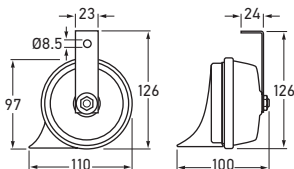

ELECTRIC HORNS

**6001**

Disc Horn - 12V DC

Voltage	12V DC
Current Draw	6A
Sound Level	115 dB (at 2.0 metres)
Mounting	Single bolt mounting.
Frequency	400Hz

**6002**

Disc Horn - 24V DC

Voltage	24V DC
Current Draw	3A
Sound Level	115 dB (at 2.0 metres)
Mounting	Single bolt mounting.
Frequency	335Hz

**6004**

Scroll Horn (Set of 2) - Twin Tone, 12V DC

Includes 12V DC relay.

Voltage	12V DC
Current Draw	6A x 2
Sound Level	110dB (at 2.0 metres)
Mounting	Installation accessories included.
Frequency	500Hz (high tone) 400Hz (low tone)