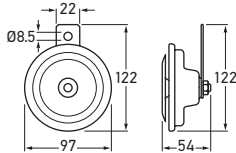

ELECTRIC HORNS

**6001**

Disc Horn - 12V DC

Voltage	12V DC
Current Draw	6A
Sound Level	115 dB (at 2.0 metres)
Mounting	Single bolt mounting.
Frequency	400Hz

**6002**

Disc Horn - 24V DC

Voltage	24V DC
Current Draw	3A
Sound Level	115 dB (at 2.0 metres)
Mounting	Single bolt mounting.
Frequency	335Hz

**6004**

Scroll Horn (Set of 2) - Twin Tone, 12V DC

Includes 12V DC relay.

Voltage	12V DC
Current Draw	6A x 2
Sound Level	110dB (at 2.0 metres)
Mounting	Installation accessories included.
Frequency	500Hz (high tone) 400Hz (low tone)