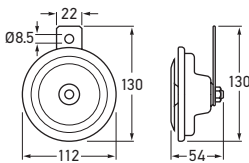

ELECTRIC HORNS

**6001**

Disc Horn - 12V DC

Voltage	12V DC
Current Draw	6A
Sound Level	115 dB (at 2.0 metres)
Mounting	Single bolt mounting.
Frequency	400Hz

**6002**

Disc Horn - 24V DC

Voltage	24V DC
Current Draw	3A
Sound Level	115 dB (at 2.0 metres)
Mounting	Single bolt mounting.
Frequency	335Hz

**6004**

Scroll Horn (Set of 2) - Twin Tone, 12V DC

Includes 12V DC relay.

Voltage	12V DC
Current Draw	6A x 2
Sound Level	110dB (at 2.0 metres)
Mounting	Installation accessories included.
Frequency	500Hz (high tone) 400Hz (low tone)