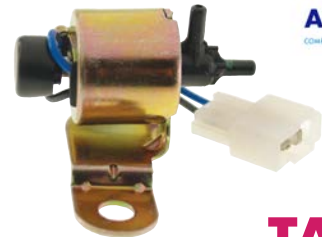

BLANKING PLUGS

A08-8141

Receiver Drier Blanking Plug

Blanking Plugs

SERVICE PORTS

A08-8055

GM Service Port Kit

Suits: Commodore VE
Thread Type: M12 x 1.5
Pkt Qty: 1

Hi Side

A08-8055/5

GM Service Port Kit

Suits: Commodore VE
Thread Type: M12 x 1.5
Pkt Qty: 5

Hi Side

Service Ports

SOLENOIDS

A21-6586

Liquid Line Solenoid
Normally Closed

12v
Fitting Size: #5

A21-6588

Liquid Line Solenoid
Normally Closed

24v
Fitting Size: #6

Solenoids

A21-6590

Liquid Line Solenoid
Normally Closed

12v
Fitting Size: #6

A21-6606

Vacuum Solenoid
Normally Closed

12v

TAPE

A21-6500

Foam Tape

Width: 50mm
Length: 9m