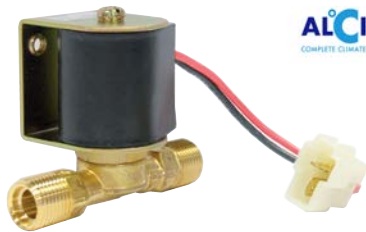

BLANKING PLUGS

A08-8141

Receiver Drier Blanking Plug

Blanking Plugs

SERVICE PORTS

A08-8055

GM Service Port Kit

Suits: Commodore VE
Thread Type: M12 x 1.5
Pkt Qty: 1

Hi Side

A08-8055/5

GM Service Port Kit

Suits: Commodore VE
Thread Type: M12 x 1.5
Pkt Qty: 5

Hi Side

Service Ports

SOLENOIDS

A21-6586

Liquid Line Solenoid
Normally Closed

12v
Fitting Size: #5

A21-6588

Liquid Line Solenoid
Normally Closed

24v
Fitting Size: #6

Solenoids

A21-6590

Liquid Line Solenoid
Normally Closed

12v
Fitting Size: #6

A21-6606

Vacuum Solenoid
Normally Closed

12v

TAPE

A21-6500

Foam Tape

Width: 50mm
Length: 9m