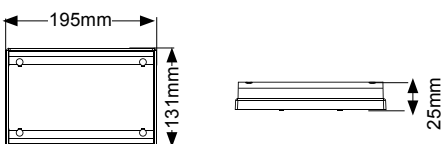

LV0325

LED JUMBO INSERT

- LED indicator
- Bullet connectors

DIMENSIONS:

CRN	ADR	FUNCTION
41120	06/00 Cat 2a	Indicator
41122	49/00	Tail
41123	49/00	Stop
41121	01/00	Reverse

PRODUCT INFORMATION

LV0326 LED stop/tail

LV0327 LED reverse

LV0483

LED JUMBO INSERT

- LED indicator
- Bullet connectors

DIMENSIONS:

CRN	ADR	FUNCTION
E4-6R-0161855	06/00 Cat 2a	Indicator
E4-7R-028483	49/00	Tail
E4-7R-028483	49/00	Stop
E4-23R-0023458	01/00	Reverse

PRODUCT INFORMATION

LV0484 LED stop/tail

LV0485 LED reverse

LV0328

LED JUMBO INSERT

- LED indicator & stop/tail
- Bullet connectors

DIMENSIONS:

CRN	ADR	FUNCTION
43093	06/00 Cat 2a	Indicator
43094	49/00	Tail
43095	49/00	Stop