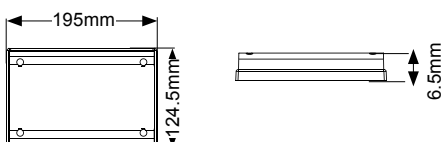

LV0327 LED reverse

LV0483

LED JUMBO INSERT

- LED indicator
- Bullet connectors

DIMENSIONS:

CRN	ADR	FUNCTION
E4-6R-0161855	06/00 Cat 2a	Indicator
E4-7R-028483	49/00	Tail
E4-7R-028483	49/00	Stop
E4-23R-0023458	01/00	Reverse

PRODUCT INFORMATION

LV0484 LED stop/tail

LV0485 LED reverse

LV0328

LED JUMBO INSERT

- LED indicator & stop/tail
- Bullet connectors

DIMENSIONS:

CRN	ADR	FUNCTION
43093	06/00 Cat 2a	Indicator
43094	49/00	Tail
43095	49/00	Stop