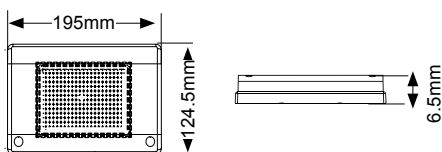

LV0325

LED JUMBO INSERT

- LED indicator
- Bullet connectors

DIMENSIONS:

CRN	ADR	FUNCTION
41120	06/00 Cat 2a	Indicator
41122	49/00	Tail
41123	49/00	Stop
41121	01/00	Reverse

PRODUCT INFORMATION

LV0326 LED stop/tail

LV0327 LED reverse

LV0483

LED JUMBO INSERT

- LED indicator
- Bullet connectors

DIMENSIONS:

CRN	ADR	FUNCTION
E4-6R-0161855	06/00 Cat 2a	Indicator
E4-7R-028483	49/00	Tail
E4-7R-028483	49/00	Stop
E4-23R-0023458	01/00	Reverse

PRODUCT INFORMATION

LV0484 LED stop/tail

LV0485 LED reverse

LV0328

LED JUMBO INSERT

- LED indicator & stop/tail
- Bullet connectors

DIMENSIONS:

CRN	ADR	FUNCTION
43093	06/00 Cat 2a	Indicator
43094	49/00	Tail
43095	49/00	Stop