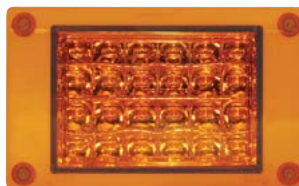

LV0325

LED JUMBO INSERT

- LED indicator
- Bullet connectors

DIMENSIONS:

CRN	ADR	FUNCTION
41120	06/00 Cat 2a	Indicator
41122	49/00	Tail
41123	49/00	Stop
41121	01/00	Reverse

PRODUCT INFORMATION

LV0326 LED stop/tail

LV0327 LED reverse

LV0483

LED JUMBO INSERT

- LED indicator
- Bullet connectors

DIMENSIONS:

CRN	ADR	FUNCTION
E4-6R-0161855	06/00 Cat 2a	Indicator
E4-7R-028483	49/00	Tail
E4-7R-028483	49/00	Stop
E4-23R-0023458	01/00	Reverse

PRODUCT INFORMATION

LV0484 LED stop/tail

LV0485 LED reverse

LV0328

LED JUMBO INSERT

- LED indicator & stop/tail
- Bullet connectors

DIMENSIONS:

CRN	ADR	FUNCTION
43093	06/00 Cat 2a	Indicator
43094	49/00	Tail
43095	49/00	Stop