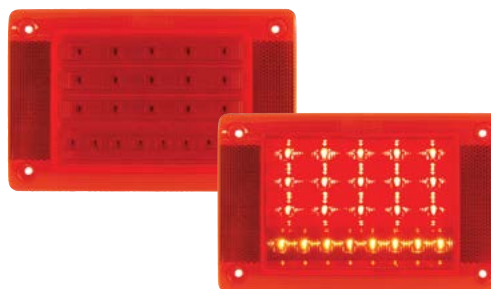

LV0325

LED JUMBO INSERT

- LED indicator
- Bullet connectors

DIMENSIONS:

CRN	ADR	FUNCTION
41120	06/00 Cat 2a	Indicator
41122	49/00	Tail
41123	49/00	Stop
41121	01/00	Reverse

PRODUCT INFORMATION

LV0326 LED stop/tail

LV0327 LED reverse

LV0483

LED JUMBO INSERT

- LED indicator
- Bullet connectors

DIMENSIONS:

CRN	ADR	FUNCTION
E4-6R-0161855	06/00 Cat 2a	Indicator
E4-7R-028483	49/00	Tail
E4-7R-028483	49/00	Stop
E4-23R-0023458	01/00	Reverse

PRODUCT INFORMATION

LV0484 LED stop/tail

LV0485 LED reverse

LV0328

LED JUMBO INSERT

- LED indicator & stop/tail
- Bullet connectors

DIMENSIONS:

CRN	ADR	FUNCTION
43093	06/00 Cat 2a	Indicator
43094	49/00	Tail
43095	49/00	Stop