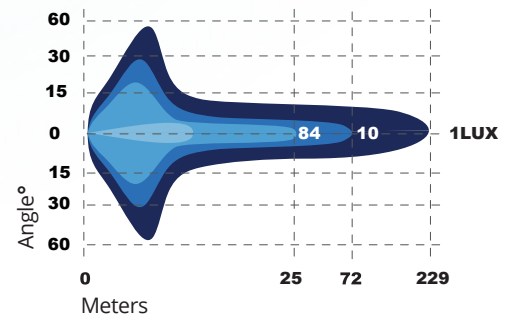

Product Release

LV9133C

90W LED CURVED WORK LIGHT 120° WIDE COMBO BEAM (SPOT & FLOOD)

Barcode: 9342828237109

Features:

- 6 x 10W LEDs Flood
- 3 x 10W LEDs Spot
- 9-36 Volt DC Input
- 120° Wide Combo Beam (Spot & Flood)
- Die Cast Aluminium Housing
- Powder Coated Finish
- Polycarbonate Lens
- Stainless Steel Mounting Bracket
- Electronic Thermal Management
- Built-In Deutsch Connector
- Lumens: 9500 Raw, 7800 Effective
- 1Lux @229 metres
- Colour Temp: 5700K
- Current Draw: 6.2A @12V DC
- IP68 & IP69K
- Approved by ECE R10
- EMC: CISPR25 Class 3
- 3 In 1 Optical System
- Measurements: 146.5 x 105 x 72.4mm

Beam Pattern:

Dimensions: