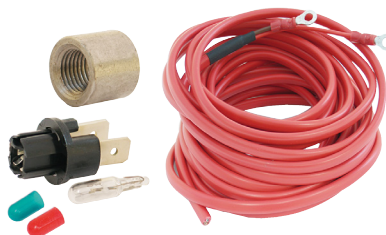

VDO INSTRUMENTS

SINGLE PACK

VDO COCKPIT VISION MECHANICAL TEMPERATURE GAUGE

- 12V
- Ø52mm

PRODUCT INFORMATION

Part no.	Voltage	Size	Range	Capillary Length
180077023	12V	52mm	40 - 120°C	2.6m

VDO COCKPIT VISION ELECTRIC WATER TEMPERATURE GAUGE

- 12 or 24V
- Ø52mm

Note: Use sender 320.002

PRODUCT INFORMATION

Part no.	Voltage	Size	Range
310010014	12V	52mm	40 - 120°C
310030002	12V	52mm	40 - 120°C
310040002	24V	52mm	40 - 120°C

VDO COCKPIT VISION ELECTRIC PYROMETER KIT

- 12V
- Ø52mm
- Probe length: 62mm, adjustable
- Loom length: 5m

Note: Cutting or adding length of loom will not affect calibration

PRODUCT INFORMATION

Part No	Voltage	Size	Range
310.159	12V	52mm	0 - 900°C (37.6mV@900°C)