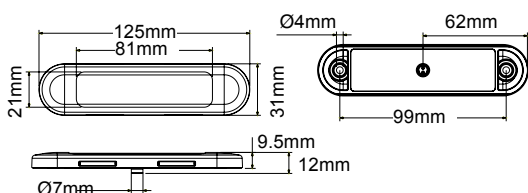

LV0347

LED AMBER MARKER LAMP

- Amber lens, amber LEDs
- Polycarbonate lens & base
- Polished stainless steel bezel
- 150mm cable

ULTRA THIN

DIMENSIONS:

PART NO	CRN	ADR	FUNCTION
LV0347	43834	49/00	Amber marker
LV0364	43836	49/00	Amber marker

PRODUCT INFORMATION

LV0364 Clear lens, amber LEDs

LV0348

LED RED MARKER LAMP

- Red lens, red LEDs
- Polycarbonate lens & base
- Polished stainless steel bezel
- 150mm cable

ULTRA THIN

DIMENSIONS:

PART NO	CRN	ADR	FUNCTION
LV0348	43838	49/00	Red marker
LV0365	43837	49/00	Red marker

PRODUCT INFORMATION

LV0365 Clear lens, red LEDs

LV0349

LED WHITE MARKER LAMP

- Clear lens, white LEDs
- Polycarbonate lens & base
- Polished stainless steel bezel
- 150mm cable

ULTRA THIN

DIMENSIONS:

CRN	ADR	FUNCTION
43835	49/00	White marker