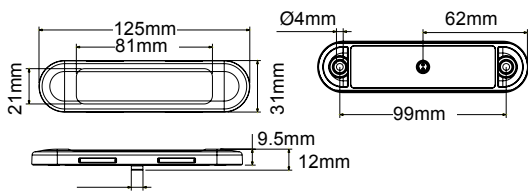

LV0347

LED AMBER MARKER LAMP

- Amber lens, amber LEDs
- Polycarbonate lens & base
- Polished stainless steel bezel
- 150mm cable

ULTRA THIN

DIMENSIONS:

PART NO	CRN	ADR	FUNCTION
LV0347	43834	49/00	Amber marker
LV0364	43836	49/00	Amber marker

PRODUCT INFORMATION

LV0364 Clear lens, amber LEDs

LV0348

LED RED MARKER LAMP

- Red lens, red LEDs
- Polycarbonate lens & base
- Polished stainless steel bezel
- 150mm cable

ULTRA THIN

DIMENSIONS:

PART NO	CRN	ADR	FUNCTION
LV0348	43838	49/00	Red marker
LV0365	43837	49/00	Red marker

PRODUCT INFORMATION

LV0365 Clear lens, red LEDs

LV0349

LED WHITE MARKER LAMP

- Clear lens, white LEDs
- Polycarbonate lens & base
- Polished stainless steel bezel
- 150mm cable

ULTRA THIN

DIMENSIONS:

CRN	ADR	FUNCTION
43835	49/00	White marker