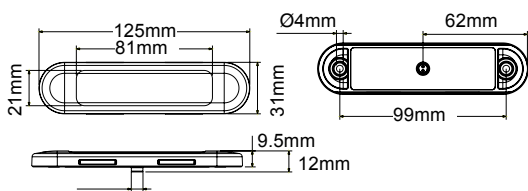

LV0347

LED AMBER MARKER LAMP

- Amber lens, amber LEDs
- Polycarbonate lens & base
- Polished stainless steel bezel
- 150mm cable

ULTRA THIN

DIMENSIONS:

PART NO	CRN	ADR	FUNCTION
LV0347	43834	49/00	Amber marker
LV0364	43836	49/00	Amber marker

PRODUCT INFORMATION

LV0364 Clear lens, amber LEDs

LV0348

LED RED MARKER LAMP

- Red lens, red LEDs
- Polycarbonate lens & base
- Polished stainless steel bezel
- 150mm cable

ULTRA THIN

DIMENSIONS:

PART NO	CRN	ADR	FUNCTION
LV0348	43838	49/00	Red marker
LV0365	43837	49/00	Red marker

PRODUCT INFORMATION

LV0365 Clear lens, red LEDs

LV0349

LED WHITE MARKER LAMP

- Clear lens, white LEDs
- Polycarbonate lens & base
- Polished stainless steel bezel
- 150mm cable

ULTRA THIN

DIMENSIONS:

CRN	ADR	FUNCTION
43835	49/00	White marker