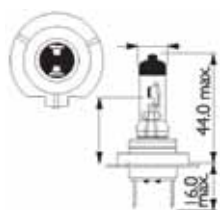

Philips Lighting Headlight Globes

H7 Headlight Globes

PHILIPS

H7		Standard Replacement				
Part No.	Voltage	Wattage	Base	Qty	ECE/ADR	Description / Packaging
E74-12972	12V	55W	PX26d	1	H7	Standard Box
E74-12972PR	12V	55W	PX26d	1	H7	Premium +30% Box
E74-12972PRB1	12V	55W	PX26d	1	H7	Premium +30% Blister Pack
E74-13972	24V	70W	PX26d	1	H7	Standard Box
E74-13972B1	24V	70W	PX26d	1	H7	Standard Blister Pack

H7		Professional Heavy Duty & LongLife EcoVision				
Part No.	Voltage	Wattage	Base	Qty	ECE/ADR	Description / Packaging
E74-12972LLECO	12V	55W	PX26d	1	H7	LongLife EcoVision Box
E74-12972LLECOB1	12V	55W	PX26d	1	H7	LongLife EcoVision Blister Pack
E74-13972ML	24V	70W	PX26d	1	H7	MasterLife Box

H7		High Wattage				
Part No.	Voltage	Wattage	Base	Qty	ECE/ADR	Description / Packaging
E74-12035EVB1	12V	80W	PX26d	1	-	EssentialVision Blister Pack
E74-12035	12V	80W	PX26d	1	-	Essential Power-Rally Box