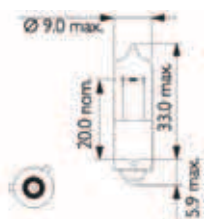

## BAY9s Halogen Bayonet Globes

PHILIPS

BAY9s Halogen		Standard Replacement				
Part No.	Voltage	Wattage	Base	Qty	ECE/ADR	Description / Packaging
E74-12356	12V	21W	BAY9s	10	H21W	Standard Box
E74-12356B2	12V	21W	BAY9s	2	H21W	Standard Blister Pack
E74-24356	24V	21W	BAY9s	10	H21W	Standard Box