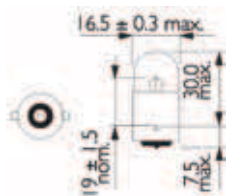

BA15s Bayonet Globes

PHILIPS

BA15s		Standard Replacement				
Part No.	Voltage	Wattage	Base	Qty	ECE/ADR	Description / Packaging
E74-12821	12V	5W	BA15s	10	R5W	Standard Box
E74-12821B2	12V	5W	BA15s	2	R5W	Standard Blister Pack
E74-12814	12V	10W	BA15s	10	R10W	Standard Box
E74-12814B2	12V	10W	BA15s	2	R10W	Standard Blister Pack
E74-13821	24V	5W	BA15s	10	R5W	Standard Box
E74-13814	24V	10W	BA15s	10	R10W	Standard Box

BA15s		Professional Heavy Duty & LongLife EcoVision				
Part No.	Voltage	Wattage	Base	Qty	ECE/ADR	Description / Packaging
E74-12821LLECO	12V	5W	BA15s	10	R5W	LongLife EcoVision Box
E74-13821ML	24V	5W	BA15s	10	R5W	MasterLife Box