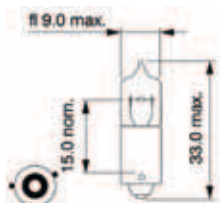

BAX9s Halogen Bayonet Globes

PHILIPS

BAX9s Halogen		Standard Replacement				
Part No.	Voltage	Wattage	Base	Qty	ECE/ADR	Description / Packaging
E74-12036	12V	6W	BAX9s	10	H6W	Standard Box
E74-12036B2	12V	6W	BAX9s	2	H6W	Standard Blister Pack
E74-12036BVB2	12V	6W	BAX9s	2	H6W	BlueVision Blister Pack