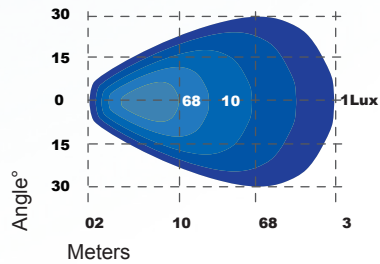

Product Release

**48W
LED RECTANGLE WORK LIGHT**

**DUAL MOUNTING
OPTIONS**

Features:

- Voltage range: 9-36V
- 48W, 32 x 1.5W LEDs (Lumileds)
- Die-cast aluminium housing
- Polycarbonate lens
- 60° wide beam pattern
- Stainless steel mounting hardware
- Dual mounting
- Silicone cable with DT connector
- Lumens: 4500 raw, 3800 effective
- Colour temp: 6000K
- Operating temperature: -40°C to +60°C
- Current draw: 3A@ 12V DC
- IP69K rated, CISPR25-CLASS 5
- Approved by /CE/RoHS/R10

Beam Pattern:

Dimensions:

PRODUCT INFORMATION

Part No.	Description	Barcode
LV9136	60° Wide Flood Beam	9342828224123