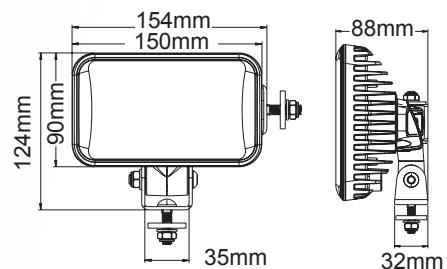

Product Release

**48W
LED RECTANGLE WORK LIGHT**

**DUAL MOUNTING
OPTIONS**

Features:

- Voltage range: 9-36V
- 48W, 32 x 1.5W LEDs (Lumileds)
- Die-cast aluminium housing
- Polycarbonate lens
- 60° wide beam pattern
- Stainless steel mounting hardware
- Dual mounting
- Silicone cable with DT connector
- Lumens: 4500 raw, 3800 effective
- Colour temp: 6000K
- Operating temperature: -40°C to +60°C
- Current draw: 3A@ 12V DC
- IP69K rated, CISPR25-CLASS 5
- Approved by /CE/RoHS/R10

Beam Pattern:

Dimensions:

PRODUCT INFORMATION

Part No.	Description	Barcode
LV9136	60° Wide Flood Beam	9342828224123