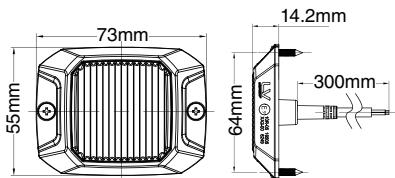

DIMENSIONS: