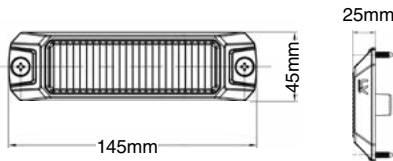

LV0694

4W AMBER LED SURFACE MOUNT STROBES

- Clear lens, amber LEDs
- 12 flash patterns including steady on
- Polycarbonate lens & base
- Includes mounting screws & gasket
- Current draw: 0.6A @ 12V DC

DIMENSIONS:

PRODUCT INFORMATION

LV0697 Clear lens, white LEDs

LV9620A

12W LED AMBER WARNING LIGHT

- 12 flash patterns
- Suitable for all automotive, agricultural & industrial type applications
- Compact modern design
- Durable PC lens
- Aluminium housing
- Surface mountable via 2 screws

DIMENSIONS:

PRODUCT INFORMATION

LV9620AW Clear lens, white/ amber LEDs

ALL NEW

LV9620W Clear lens, white LEDs

LV9624A

18W LED AMBER WARNING LIGHT

- 12 flash patterns
- Suitable for all automotive, agricultural & industrial type applications
- Compact modern design
- Durable PC lens
- Aluminium housing
- Surface mountable via 2 screws

DIMENSIONS: