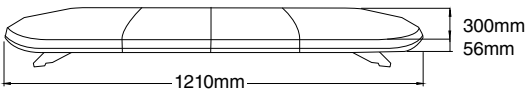

DIMENSIONS:

* For LV9591, LV9592 light bar switch & controller see page 187

PRODUCT INFORMATION

LV9510C Clear lens, amber LEDs

LV9511

144W WARRIOR AMBER LED LIGHT BAR

- Amber lens, amber LEDs
- 34 flash patterns
- Polycarbonate amber lens w/ ABS base
- Permanent mount using gutter mounting system
- 5m wire lead
- Current draw: 4A @12V DC
- ECE R65 TA1 00 3773

DIMENSIONS:

* For LV9580 stainless steel mounting bracket see page 187

* For LV9591, LV9592 light bar switch & controller see page 187

PRODUCT INFORMATION

LV9511C Clear lens, amber LEDs

LV9530

249W SKYLINE AIR AMBER LED LIGHT BAR