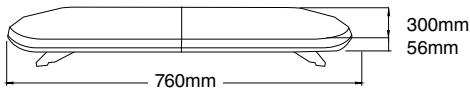

LV9510

96W WARRIOR AMBER LED LIGHT BAR

- Amber lens, amber LEDs
- 34 flash patterns
- Polycarbonate amber lens w/ ABS base
- Magnetic base w/ 5m lead & cigarette plug w/ switches
- Current draw: 4A @ 12V DC
- ECE R65 TA1 00 3773

DIMENSIONS:

* For LV9591, LV9592 light bar switch & controller see page 187

PRODUCT INFORMATION

LV9510C Clear lens, amber LEDs

LV9511

144W WARRIOR AMBER LED LIGHT BAR

- Amber lens, amber LEDs
- 34 flash patterns
- Polycarbonate amber lens w/ ABS base
- Permanent mount using gutter mounting system
- 5m wire lead
- Current draw: 4A @12V DC
- ECE R65 TA1 00 3773

- Clear lens, amber LEDs
- 29 flash patterns
- Polycarbonate clear lens w/ ABS base
- Permanent mount using gutter mounting system
- 5m wire lead
- Current draw: 4A @ 12V DC
- ECE R65 TA1 00 3773

DIMENSIONS: