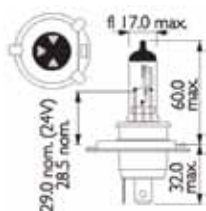

## H4 Headlight Globes

PHILIPS

H4		Standard Replacement				
Part No.	Voltage	Wattage	Base	Qty	ECE/ADR	Description / Packaging
E74-12342	12V	60/55W	P43t-38	1	H4	Standard Box
E74-12342PR	12V	60/55W	P43t-38	1	H4	Premium +30% Box
E74-12342PRB1	12V	60/55W	P43t-38	1	H4	Premium +30% Blister Pack
E74-12342TP	12V	60/55W	P43t-38	40	H4	Standard Trade Pack
E74-13342	24V	75/70W	P43t-38	1	H4	Standard Box
E74-13342B1	24V	75/70W	P43t-38	1	H4	Standard Box
E74-13342TP	24V	75/70W	P43t-38	40	H4	Standard Trade Pack