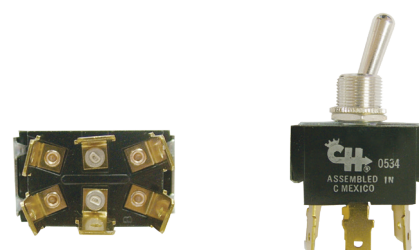

TOGGLE SWITCHES

SINGLE PACK

55018BX ON/ON TOGGLE SWITCH

- Rating: 12/24V, 25A @ 12V
- Material: Plated steel & Bakelite insulator
- Brass terminals, silver contacts
- Position: On/On, DPDT
- 6 x Blade terminals
- Mounting stem: \varnothing 12mm (15/32"- 32 thread) x (L) 12mm
- Body measurement: (H) 33.5 x (D) 19.1 x (W) 17mm

55019BX ON/OFF/ON TOGGLE SWITCH

- Rating: 12/24V, 25A @ 12V
- Material: Plated steel & Bakelite insulator
- Brass terminals, silver contacts
- Position: On/Off/On, DPDT
- 6 x Blade terminals
- Mounting stem: \varnothing 12mm (15/32"- 32 thread) x (L) 12mm
- Body measurement: (H) 33.7 x (D) 19.1 x (W) 19.1mm

5592BX ON/OFF/ON TOGGLE SWITCH

- Rating: 12/24V, 25A @ 12V
- Material: Plated steel & Bakelite insulator
- Brass terminals, silver contacts
- Position: On/Off/On, DPDT
- 6 x Screw terminals
- Mounting stem: \varnothing 12mm (15/32"-32 thread) x (L) 12mm
- Body measurement: (H) 33.3 x (D) 19.1 x (W) 19.1mm

55064BP ON/OFF/ON HEADLIGHT TOGGLE SWITCH LONG SHANK

- Rating: 12/24V, 25A @ 12V
- Material: Plated steel & Bakelite insulator
- Brass terminals, silver contacts
- Position: On/Off/On, DPDT
- 6 x Blade terminals
- Mounting stem: \varnothing 12mm (15/32"- 32 thread) x (L) 12mm
- Body measurement: (H) 32.5 x (D) 19.1 x (W) 26.1mm
- Shank length: 38.1mm