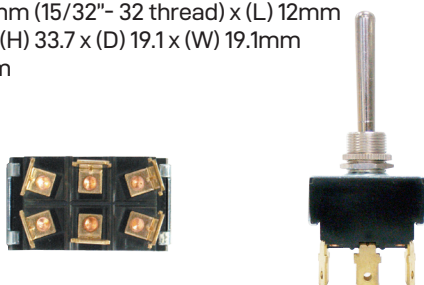

55019BX ON/OFF/ON TOGGLE SWITCH

- Rating: 12/24V, 25A @ 12V
- Material: Plated steel & Bakelite insulator
- Brass terminals, silver contacts
- Position: On/Off/On, DPDT
- 6 x Blade terminals
- Mounting stem: \varnothing 12mm (15/32"- 32 thread) x (L) 12mm
- Body measurement: (H) 33.7 x (D) 19.1 x (W) 19.1mm

5592BX ON/OFF/ON TOGGLE SWITCH

- Rating: 12/24V, 25A @ 12V
- Material: Plated steel & Bakelite insulator
- Brass terminals, silver contacts
- Position: On/Off/On, DPDT
- 6 x Screw terminals
- Mounting stem: \varnothing 12mm (15/32"-32 thread) x (L) 12mm
- Body measurement: (H) 33.3 x (D) 19.1 x (W) 19.1mm

55064BP ON/OFF/ON HEADLIGHT TOGGLE SWITCH LONG SHANK

- Rating: 12/24V, 25A @ 12V
- Material: Plated steel & Bakelite insulator
- Brass terminals, silver contacts
- Position: On/Off/On, DPDT
- 6 x Blade terminals
- Mounting stem: \varnothing 12mm (15/32"- 32 thread) x (L) 12mm
- Body measurement: (H) 32.5 x (D) 19.1 x (W) 26.1mm
- Shank length: 38.1mm

55057BX ON/OFF/ON TOGGLE SWITCH LONG SHANK

- Rating: 12/24V, 25A @ 12V
- Material: Plated steel & Bakelite insulator
- Brass terminals, silver contacts
- Position: On/Off/On, DPDT
- 6 x Blade terminals
- Mounting stem: \varnothing 12mm (15/32"- 32 thread) x (L) 12mm
- Body measurement: (H) 33.7 x (D) 19.1 x (W) 19.1mm
- Shank length: 38.1mm