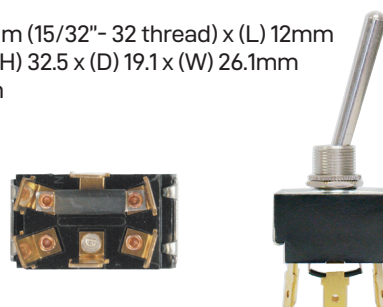

55019BX ON/OFF/ON TOGGLE SWITCH

- Rating: 12/24V, 25A @ 12V
- Material: Plated steel & Bakelite insulator
- Brass terminals, silver contacts
- Position: On/Off/On, DPDT
- 6 x Blade terminals
- Mounting stem: \varnothing 12mm (15/32"- 32 thread) x (L) 12mm
- Body measurement: (H) 33.7 x (D) 19.1 x (W) 19.1mm

5592BX ON/OFF/ON TOGGLE SWITCH

- Rating: 12/24V, 25A @ 12V
- Material: Plated steel & Bakelite insulator
- Brass terminals, silver contacts
- Position: On/Off/On, DPDT
- 6 x Screw terminals
- Mounting stem: \varnothing 12mm (15/32"-32 thread) x (L) 12mm
- Body measurement: (H) 33.3 x (D) 19.1 x (W) 19.1mm

55064BP ON/OFF/ON HEADLIGHT TOGGLE SWITCH LONG SHANK

- Rating: 12/24V, 25A @ 12V
- Material: Plated steel & Bakelite insulator
- Brass terminals, silver contacts
- Position: On/Off/On, DPDT
- 6 x Blade terminals
- Mounting stem: \varnothing 12mm (15/32"- 32 thread) x (L) 12mm
- Body measurement: (H) 32.5 x (D) 19.1 x (W) 26.1mm
- Shank length: 38.1mm

55057BX ON/OFF/ON TOGGLE SWITCH LONG SHANK

- Rating: 12/24V, 25A @ 12V
- Material: Plated steel & Bakelite insulator
- Brass terminals, silver contacts
- Position: On/Off/On, DPDT
- 6 x Blade terminals
- Mounting stem: \varnothing 12mm (15/32"- 32 thread) x (L) 12mm
- Body measurement: (H) 33.7 x (D) 19.1 x (W) 19.1mm
- Shank length: 38.1mm