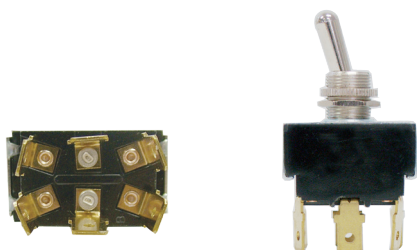

TOGGLE SWITCHES

SINGLE PACK

55018BX ON/ON TOGGLE SWITCH

- Rating: 12/24V, 25A @ 12V
- Material: Plated steel & Bakelite insulator
- Brass terminals, silver contacts
- Position: On/On, DPDT
- 6 x Blade terminals
- Mounting stem: \varnothing 12mm (15/32"- 32 thread) x (L) 12mm
- Body measurement: (H) 33.5 x (D) 19.1 x (W) 17mm

55019BX ON/OFF/ON TOGGLE SWITCH

- Rating: 12/24V, 25A @ 12V
- Material: Plated steel & Bakelite insulator
- Brass terminals, silver contacts
- Position: On/Off/On, DPDT
- 6 x Blade terminals
- Mounting stem: \varnothing 12mm (15/32"- 32 thread) x (L) 12mm
- Body measurement: (H) 33.7 x (D) 19.1 x (W) 19.1mm

5592BX ON/OFF/ON TOGGLE SWITCH

- Rating: 12/24V, 25A @ 12V
- Material: Plated steel & Bakelite insulator
- Brass terminals, silver contacts
- Position: On/Off/On, DPDT
- 6 x Screw terminals
- Mounting stem: \varnothing 12mm (15/32"-32 thread) x (L) 12mm
- Body measurement: (H) 33.3 x (D) 19.1 x (W) 19.1mm

55064BP ON/OFF/ON HEADLIGHT TOGGLE SWITCH LONG SHANK

- Rating: 12/24V, 25A @ 12V
- Material: Plated steel & Bakelite insulator
- Brass terminals, silver contacts
- Position: On/Off/On, DPDT
- 6 x Blade terminals
- Mounting stem: \varnothing 12mm (15/32"- 32 thread) x (L) 12mm
- Body measurement: (H) 32.5 x (D) 19.1 x (W) 26.1mm
- Shank length: 38.1mm