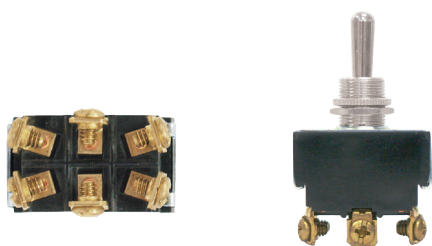

TOGGLE SWITCHES

SINGLE PACK

55018BX ON/ON TOGGLE SWITCH

- Rating: 12/24V, 25A @ 12V
- Material: Plated steel & Bakelite insulator
- Brass terminals, silver contacts
- Position: On/On, DPDT
- 6 x Blade terminals
- Mounting stem: \varnothing 12mm (15/32"- 32 thread) x (L) 12mm
- Body measurement: (H) 33.5 x (D) 19.1 x (W) 17mm

55019BX ON/OFF/ON TOGGLE SWITCH

- Rating: 12/24V, 25A @ 12V
- Material: Plated steel & Bakelite insulator
- Brass terminals, silver contacts
- Position: On/Off/On, DPDT
- 6 x Blade terminals
- Mounting stem: \varnothing 12mm (15/32"- 32 thread) x (L) 12mm
- Body measurement: (H) 33.7 x (D) 19.1 x (W) 19.1mm

5592BX ON/OFF/ON TOGGLE SWITCH

- Rating: 12/24V, 25A @ 12V
- Material: Plated steel & Bakelite insulator
- Brass terminals, silver contacts
- Position: On/Off/On, DPDT
- 6 x Screw terminals
- Mounting stem: \varnothing 12mm (15/32"-32 thread) x (L) 12mm
- Body measurement: (H) 33.3 x (D) 19.1 x (W) 19.1mm

55064BP ON/OFF/ON HEADLIGHT TOGGLE SWITCH LONG SHANK

- Rating: 12/24V, 25A @ 12V
- Material: Plated steel & Bakelite insulator
- Brass terminals, silver contacts
- Position: On/Off/On, DPDT
- 6 x Blade terminals
- Mounting stem: \varnothing 12mm (15/32"- 32 thread) x (L) 12mm
- Body measurement: (H) 32.5 x (D) 19.1 x (W) 26.1mm
- Shank length: 38.1mm