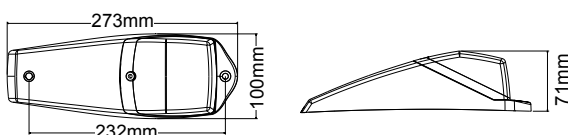

DIMENSIONS:

PART NO	CRN	ADR	FUNCTION
LV0390	40287	45/01	Amber cab marker
LV0390C	40287	45/01	Amber cab marker
LV0392	40288	45/01	White cab marker

PRODUCT INFORMATION

LV0390C Clear lens, amber LEDs

LV0392 Clear lens, white LEDs