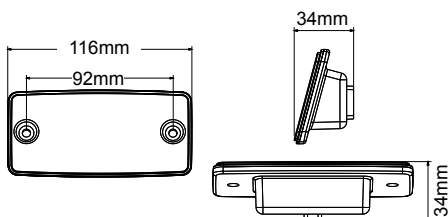

LV0288

LED AMBER CAB MARKER LAMP

- Amber lens, amber LEDs
- Multi reflective design
- Polycarbonate lens
- 150mm cable

DIMENSIONS:

PART NO	CRN	ADR	FUNCTION
LV0288	40291	45/01	Amber cab marker
LV0288C	40292	45/01	White cab marker

DIMENSIONS:

PART NO	CRN	ADR	FUNCTION
LV0391	44443	45/01	Amber cab marker
LV0391A	44443	45/01	Amber cab marker
LV0393	44444	45/01	White cab marker

PRODUCT INFORMATION

LV0391A Amber lens, amber LEDs

LV0393 Clear lens, white LEDs