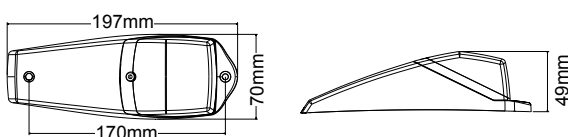

LV0288

LED AMBER CAB MARKER LAMP

- Amber lens, amber LEDs
- Multi reflective design
- Polycarbonate lens
- 150mm cable

DIMENSIONS:

PART NO	CRN	ADR	FUNCTION
LV0288	40291	45/01	Amber cab marker
LV0288C	40292	45/01	White cab marker

PRODUCT INFORMATION

LV0288C Clear lens, amber LEDs

LV0391

LED AMBER CAB MARKER LAMP

- Clear lens, amber LEDs
- Die-cast chrome plated housing
- Polycarbonate lens
- Includes EVA mounting pad
- 100mm cable

DIMENSIONS:

PART NO	CRN	ADR	FUNCTION
LV0391	44443	45/01	Amber cab marker
LV0391A	44443	45/01	Amber cab marker
LV0393	44444	45/01	White cab marker

PRODUCT INFORMATION

LV0391A Amber lens, amber LEDs

LV0393 Clear lens, white LEDs