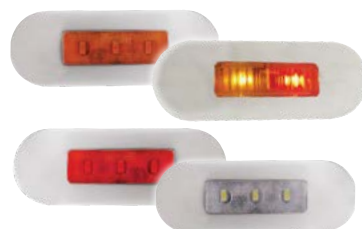

LV0350

LED AMBER MARKER LAMP

- Amber lens, amber LEDs
- Multi reflective design
- Polycarbonate lens
- 150mm cable

PART NO	CRN	ADR	FUNCTION
LV0350	40244	49/00	Amber marker
LV0350i	43427	06/00 cat 5	Side indicator
LV0351	40245	45/00	Red/amber marker
LV0352	40246	49/00	Red marker
LV0353	40243	49/00	White marker

LV0360

LED AMBER MARKER LAMP

- Amber lens, amber LEDs
- Multi reflective design
- Polycarbonate lens
- 150mm cable

PART NO	CRN	ADR	FUNCTION
LV0360	43356	49/00	Amber marker
LV0361	43358	45/00	Red/amber marker
LV0362	43359	49/00	Red marker
LV0363	43355	49/00	White marker

DIMENSIONS:

* Replacement chrome trim (LV0499) see page 99

PRODUCT INFORMATION

LV0361	Clear lens, red/ amber LEDs
LV0362	Clear lens, red LEDs
LV0363	Clear lens, white LEDs

LV0342

LOW PROFILE LED AMBER MARKER LAMP

- Amber lens, amber LEDs
- Polycarbonate lens & base
- Polished stainless steel bezel
- Surface mount
- 140mm cable

PART NO	CRN	ADR	FUNCTION
LV0342	42652	49/00	Amber marker
LV0343	42619	49/00	Red marker
LV0344	42618	49/00	White marker
LV0345	42655	49/00	Amber marker
LV0346	42656	49/00	Red marker
LV0354	45329	45/00	Red/amber marker