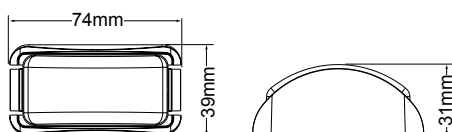

LV0350

LED AMBER MARKER LAMP

- Amber lens, amber LEDs
- Multi reflective design
- Polycarbonate lens
- 150mm cable

PART NO	CRN	ADR	FUNCTION
LV0350	40244	49/00	Amber marker
LV0350i	43427	06/00 cat 5	Side indicator
LV0351	40245	45/00	Red/amber marker
LV0352	40246	49/00	Red marker
LV0353	40243	49/00	White marker

DIMENSIONS:

* Replacement chrome trim (LV0494) see page 99

PRODUCT INFORMATION

LV0351	Clear lens, red/ amber LEDs - 2 LEDs
LV0350i	Clear lens, amber LEDs - CAT 5
LV0352	Clear lens, red LEDs
LV0353	Clear lens, white LEDs