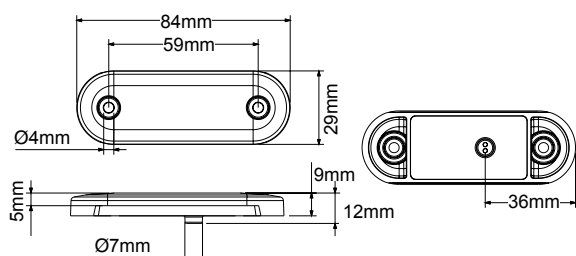

DIMENSIONS:

PRODUCT INFORMATION

LV0343	Red lens, red LEDs
LV0344	Clear lens, white LEDs
LV0345	Clear lens, amber LEDs
LV0346	Clear lens, red LEDs
LV0354	Clear lens, red/ amber LEDs - 2 LEDs