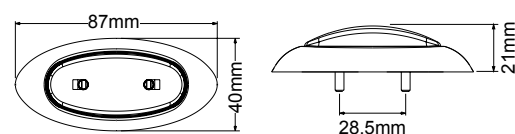

DIMENSIONS:

* Replacement chrome trim (LV0494) see page 99

PRODUCT INFORMATION

LV0351	Clear lens, red/ amber LEDs - 2 LEDs
LV0350i	Clear lens, amber LEDs - CAT 5
LV0352	Clear lens, red LEDs
LV0353	Clear lens, white LEDs

DIMENSIONS:

* Replacement chrome trim (LV0499) see page 99

PRODUCT INFORMATION

LV0361	Clear lens, red/ amber LEDs
LV0362	Clear lens, red LEDs
LV0363	Clear lens, white LEDs

LV0342

LOW PROFILE LED AMBER MARKER LAMP