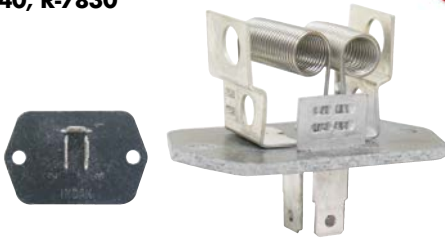

FAN RESISTORS

Red Dot

A30-71R1450

Red Dot R-6840, R-7830
12v / 24v

Subaru

A11-2020

Suits:
Forester SG,
02-08

Toyota

A11-2059

Suits:
Echo NCP10,
NCP12, NCP13,
99-05

A11-2134

Suits:
FJ Cruiser GSJ15, 11-16
Prado 120 Series, 02-09

A11-2143

Suits:
Landcruiser 70 Series,
84-99

Universal

A11-1347