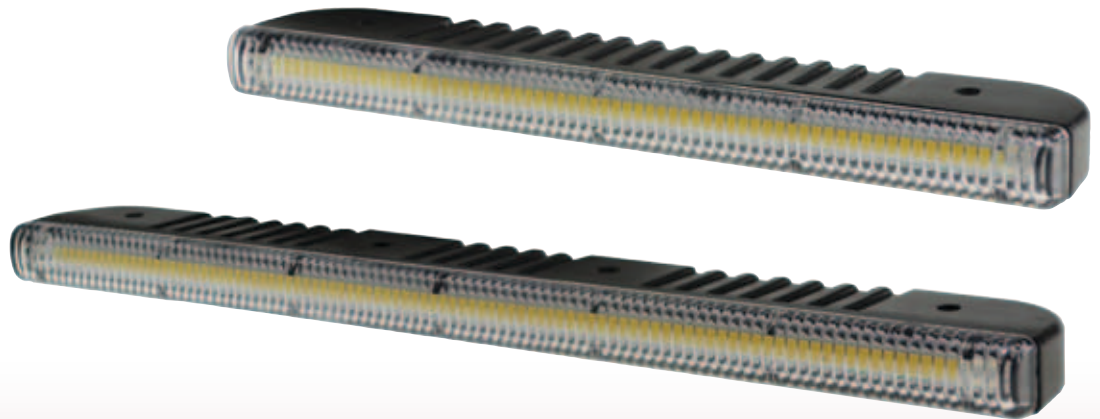

ZETA HD Daytime Running Lights

- White COB LED's
- Operating Voltage: 9-32V DC
- Die-Cast Aluminium Housing
- Virtually Unbreakable Polycarbonate Lens with UV Coating
- Electrically protected against EMI/EMC interference
- Stainless Steel Brackets
- Life Span: +50,000 Hours
- Operating Temperature: -30°C to +50°C
- IP Rating: 68

5 Year Warranty

Part No.	Current Draw	Length
LV0205	415mA	149 x 29 x 12mm
LV0206	650mA	209 x 29 x 12mm