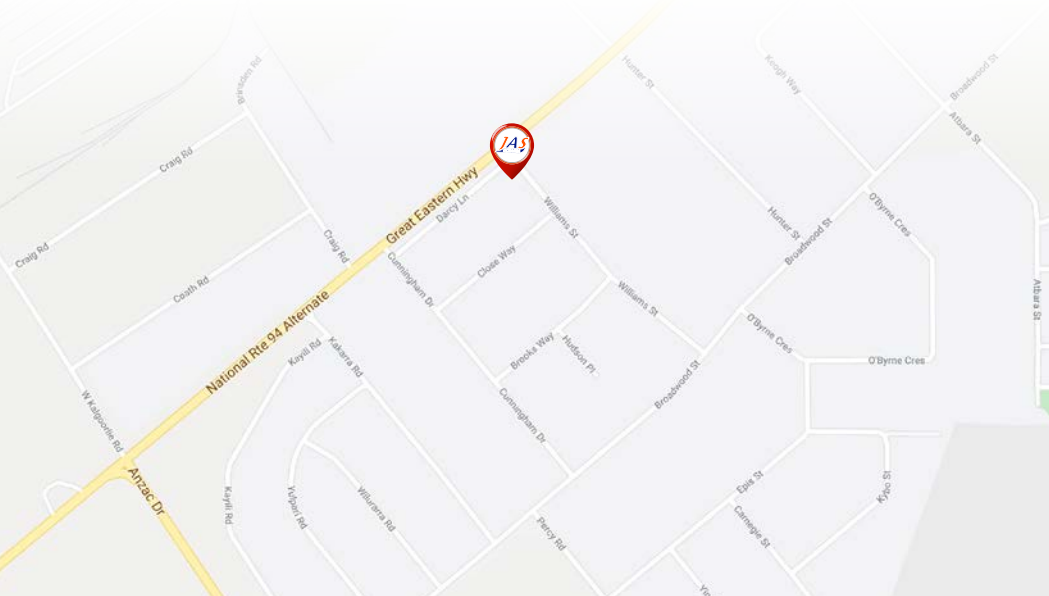

JAS Oceania – Kalgoorlie

8 Williams St
West Kalgoorlie, WA 6430

☎ 08 9068 6900

kalgoorlie@jasoceania.com.au

Chris: 0466 720 294

chartshorn@jasoceania.com.au